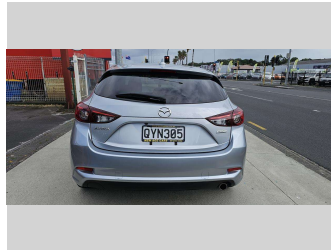

2016 Mazda Axela

Purchase Price **\$10,990**
Includes GST, Registration & Licensing

Finance may be available on this vehicle. Ask one of our friendly staff for more information.

Gain peace of mind with Mechanical Breakdown Insurance. **Ask us how.**

Body Style
5 door, Hatchback

Odometer
181,861 km

Engine
1490 cc, Internal Combustion

Fuel Type
Petrol

Transmission
SPEED AUTO SKY ACTIVE,

Wheels
16", Custom Alloys

VIN
7AT0C13JX22402550

Interior
Black, BLACK