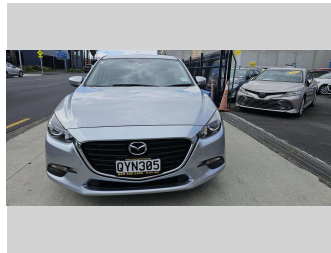

2016 Mazda Axela

Purchase Price **\$10,990**
Includes GST, Registration & Licensing

Finance may be available on this vehicle. Ask one of our friendly staff for more information.

Gain peace of mind with Mechanical Breakdown Insurance. **Ask us how.**

Body Style
5 door, Hatchback

Odometer
181,861 km

Engine
1490 cc, Internal Combustion

Fuel Type
Petrol

Transmission
SPEED AUTO SKY ACTIVE,

Wheels
16", Custom Alloys

VIN
7AT0C13JX22402550

Interior
Black, BLACK