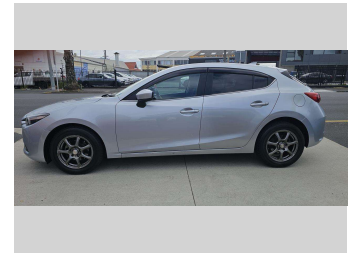

2016 Mazda Axela

Purchase Price **\$10,990**
Includes GST, Registration & Licensing

Finance may be available on this vehicle. Ask one of our friendly staff for more information.

Gain peace of mind with Mechanical Breakdown Insurance. **Ask us how.**

Body Style
5 door, Hatchback

Odometer
181,861 km

Engine
1490 cc, Internal Combustion

Fuel Type
Petrol

Transmission
SPEED AUTO SKY ACTIVE,

Wheels
16", Custom Alloys

VIN
7AT0C13JX22402550

Interior
Black, BLACK