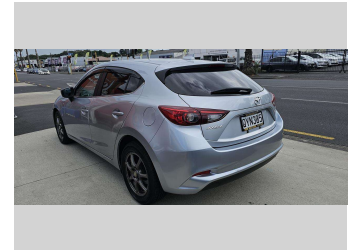

2016 Mazda Axela

Purchase Price **\$10,990**
Includes GST, Registration & Licensing

Finance may be available on this vehicle. Ask one of our friendly staff for more information.

Gain peace of mind with Mechanical Breakdown Insurance. **Ask us how.**

Body Style
5 door, Hatchback

Odometer
181,861 km

Engine
1490 cc, Internal Combustion

Fuel Type
Petrol

Transmission
SPEED AUTO SKY ACTIVE,

Wheels
16", Custom Alloys

VIN
7AT0C13JX22402550

Interior
Black, BLACK