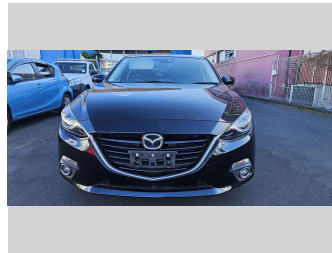

# 2014 Mazda Axela Sports

**Purchase Price** **\$15,490**  
Includes GST, Registration & Licensing

Finance may be available on this vehicle. Ask one of our friendly staff for more information.

Gain peace of mind with Mechanical Breakdown Insurance. **Ask us how.**

Body Style  
**4 door, Hatchback**

Odometer  
**80,101 km**

Engine  
**1496 cc, Internal Combustion**

Fuel Type  
**Petrol**

Transmission  
**Auto, Front Wheel**

Wheels  
**16", Factory Alloys**

VIN  
**7AT0C13JX24108012**