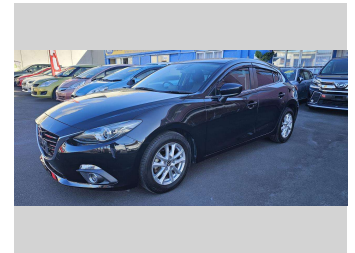

# 2014 Mazda Axela Sports

**Purchase Price** **\$15,490**  
Includes GST, Registration & Licensing

Finance may be available on this vehicle. Ask one of our friendly staff for more information.

Gain peace of mind with Mechanical Breakdown Insurance. **Ask us how.**

Body Style  
**4 door, Hatchback**

Odometer  
**80,101 km**

Engine  
**1496 cc, Internal Combustion**

Fuel Type  
**Petrol**

Transmission  
**Auto, Front Wheel**

Wheels  
**16", Factory Alloys**

VIN  
**7AT0C13JX24108012**