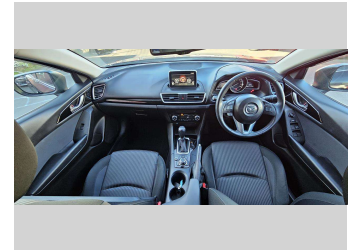

# 2014 Mazda Axela Sports

**Purchase Price** **\$15,490**  
Includes GST, Registration & Licensing

Finance may be available on this vehicle. Ask one of our friendly staff for more information.

Gain peace of mind with Mechanical Breakdown Insurance. **Ask us how.**

- Top features**
- » 16 Valve
  - » 4 cylinder
  - » Alloy wheels
  - » AUX/ USB Port
  - » Central Locking
  - » Child seat anchor poin...
  - » Climate Control
  - » Digital Display
  - » Electric Mirrors
  - » Electric retractable M...
  - » Electric Windows
  - » Immobiliser
  - » Indicator on side mirr...
  - » i-Stop
  - » Rear Wiper
  - » Remote Locking
  - » Reversing Camera