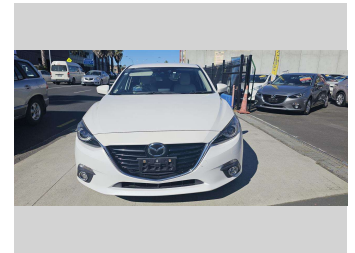

2016 Mazda Axela Sports

Purchase Price **\$18,490**
Includes GST, Registration & Licensing

Finance may be available on this vehicle. Ask one of our friendly staff for more information.

Gain peace of mind with Mechanical Breakdown Insurance. **Ask us how.**

Body Style
5 door, Hatchback

Odometer
75,654 km

Engine
1997 cc, Internal Combustion

Fuel Type
Petrol

Transmission
Auto, Front Wheel

Wheels
18", Factory Alloys

VIN
7AT0C13JX24301533

Interior
Black, BLACK