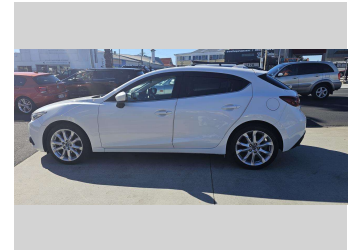

2016 Mazda Axela Sports

Purchase Price **\$18,490**
Includes GST, Registration & Licensing

Finance may be available on this vehicle. Ask one of our friendly staff for more information.

Gain peace of mind with Mechanical Breakdown Insurance. **Ask us how.**

Body Style
5 door, Hatchback

Odometer
75,654 km

Engine
1997 cc, Internal Combustion

Fuel Type
Petrol

Transmission
Auto, Front Wheel

Wheels
18", Factory Alloys

VIN
7AT0C13JX24301533

Interior
Black, BLACK