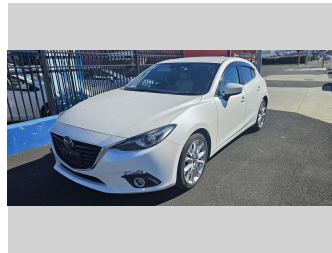

2016 Mazda Axela Sports

Purchase Price **\$18,490**
Includes GST, Registration & Licensing

Finance may be available on this vehicle. Ask one of our friendly staff for more information.

Gain peace of mind with Mechanical Breakdown Insurance. **Ask us how.**

Body Style
5 door, Hatchback

Odometer
75,654 km

Engine
1997 cc, Internal Combustion

Fuel Type
Petrol

Transmission
Auto, Front Wheel

Wheels
18", Factory Alloys

VIN
7AT0C13JX24301533

Interior
Black, BLACK