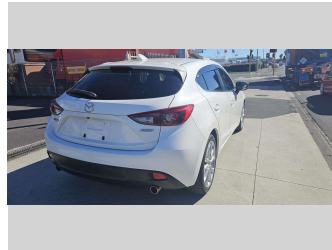

2016 Mazda Axela Sports

Purchase Price **\$18,490**
Includes GST, Registration & Licensing

Finance may be available on this vehicle. Ask one of our friendly staff for more information.

Gain peace of mind with Mechanical Breakdown Insurance. **Ask us how.**

Body Style
5 door, Hatchback

Odometer
75,654 km

Engine
1997 cc, Internal Combustion

Fuel Type
Petrol

Transmission
Auto, Front Wheel

Wheels
18", Factory Alloys

VIN
7AT0C13JX24301533

Interior
Black, BLACK