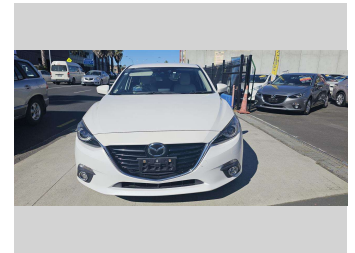

# 2016 Mazda Axela Sports

**Purchase Price** **\$19,490**  
Includes GST, Registration & Licensing

Finance may be available on this vehicle. Ask one of our friendly staff for more information.

Gain peace of mind with Mechanical Breakdown Insurance. **Ask us how.**

Body Style  
**5 door, Hatchback**

Odometer  
**75,654 km**

Engine  
**1997 cc, Internal Combustion**

Fuel Type  
**Petrol**

Transmission  
**Auto, Front Wheel**

Wheels  
**18", Factory Alloys**

VIN  
**7AT0C13JX24301533**