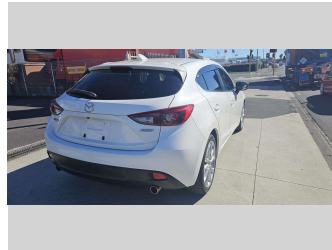

# 2016 Mazda Axela Sports

**Purchase Price** **\$19,490**  
Includes GST, Registration & Licensing

Finance may be available on this vehicle. Ask one of our friendly staff for more information.

Gain peace of mind with Mechanical Breakdown Insurance. **Ask us how.**

Body Style  
**5 door, Hatchback**

Odometer  
**75,654 km**

Engine  
**1997 cc, Internal Combustion**

Fuel Type  
**Petrol**

Transmission  
**Auto, Front Wheel**

Wheels  
**18", Factory Alloys**

VIN  
**7AT0C13JX24301533**