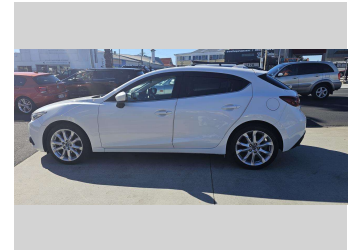

# 2016 Mazda Axela Sports

**Purchase Price** **\$19,490**  
Includes GST, Registration & Licensing

Finance may be available on this vehicle. Ask one of our friendly staff for more information.

Gain peace of mind with Mechanical Breakdown Insurance. **Ask us how.**

Body Style  
**5 door, Hatchback**

Odometer  
**75,654 km**

Engine  
**1997 cc, Internal Combustion**

Fuel Type  
**Petrol**

Transmission  
**Auto, Front Wheel**

Wheels  
**18", Factory Alloys**

VIN  
**7AT0C13JX24301533**