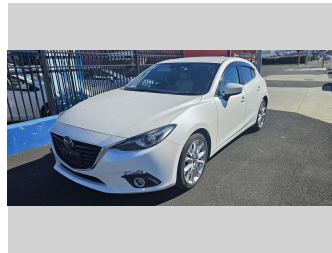

# 2016 Mazda Axela Sports

**Purchase Price** **\$19,490**  
Includes GST, Registration & Licensing

Finance may be available on this vehicle. Ask one of our friendly staff for more information.

Gain peace of mind with Mechanical Breakdown Insurance. **Ask us how.**

Body Style  
**5 door, Hatchback**

Odometer  
**75,654 km**

Engine  
**1997 cc, Internal Combustion**

Fuel Type  
**Petrol**

Transmission  
**Auto, Front Wheel**

Wheels  
**18", Factory Alloys**

VIN  
**7AT0C13JX24301533**