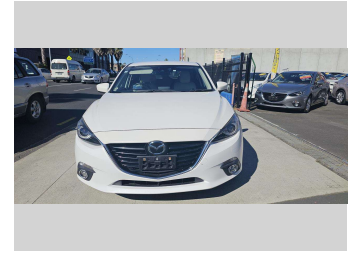

# 2016 Mazda Axela Sports

**Purchase Price** **\$19,490**  
Includes GST, Registration & Licensing

Finance may be available on this vehicle. Ask one of our friendly staff for more information.

Gain peace of mind with Mechanical Breakdown Insurance. **Ask us how.**

Body Style  
**5 door, Hatchback**

Odometer  
**75,654 km**

Engine  
**1997 cc, Internal Combustion**

Fuel Type  
**Petrol**

Transmission  
**Auto, Front Wheel**

Wheels  
**18", Factory Alloys**

VIN  
**7AT0C13JX24301533**