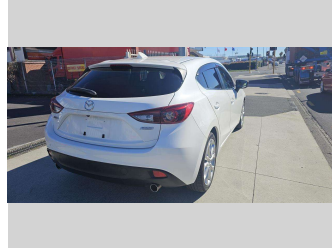

# 2016 Mazda Axela Sports

**Purchase Price** **\$19,490**  
Includes GST, Registration & Licensing

Finance may be available on this vehicle. Ask one of our friendly staff for more information.

Gain peace of mind with Mechanical Breakdown Insurance. **Ask us how.**

Body Style  
**5 door, Hatchback**

Odometer  
**75,654 km**

Engine  
**1997 cc, Internal Combustion**

Fuel Type  
**Petrol**

Transmission  
**Auto, Front Wheel**

Wheels  
**18", Factory Alloys**

VIN  
**7AT0C13JX24301533**