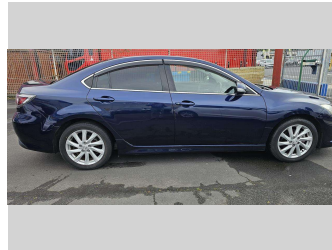

2012 Mazda Atenza

Purchase Price **\$10,990**
Includes GST, Registration & Licensing

Finance may be available on this vehicle. Ask one of our friendly staff for more information.

Gain peace of mind with Mechanical Breakdown Insurance. **Ask us how.**

Top features

- » Air Conditioning
- » Alloy wheels
- » Central Locking
- » Central Locking
- » Child seat anchor poin...
- » Climate Control
- » Cruise Control
- » Digital Display
- » Electric retractable M...
- » Fog Lights
- » Heated Seats
- » Indicator on side mirr...
- » Informative Display
- » ISOFIX Seats
- » Parking Sensors
- » Push button Start
- » Smart key

Body Style
4 door, Wagon

Odometer
85,188 km

Engine
2480 cc

Fuel Type
Petrol

Transmission
SPEED AUTO SKY ACTIVE

Wheels
17", Factory Alloys

VIN
7AT0C139X20200695

Interior
Black, BLACK

Safety
-

Reg No.
NLT560

Ext Colour
Blue

History
Ex-Overseas

Seats
5 seats, Leather

CO2 Emissions
-

Energy Economy
-

Stock ID: 731224