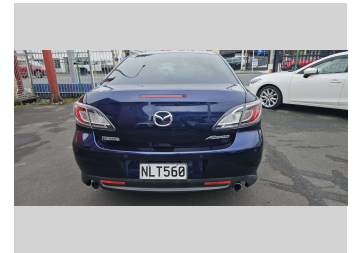

2012 Mazda Atenza

Purchase Price **\$10,990**
Includes GST, Registration & Licensing

Finance may be available on this vehicle. Ask one of our friendly staff for more information.

Gain peace of mind with Mechanical Breakdown Insurance. **Ask us how.**

Top features

- » Air Conditioning
- » Alloy wheels
- » Central Locking
- » Central Locking
- » Child seat anchor poin...
- » Climate Control
- » Cruise Control
- » Digital Display
- » Electric retractable M...
- » Fog Lights
- » Heated Seats
- » Indicator on side mirr...
- » Informative Display
- » ISOFIX Seats
- » Parking Sensors
- » Push button Start
- » Smart key

Body Style
4 door, Wagon

Odometer
85,188 km

Engine
2480 cc

Fuel Type
Petrol

Transmission
SPEED AUTO SKY ACTIVE

Wheels
17", Factory Alloys

VIN
7AT0C139X20200695

Interior
Black, BLACK

Safety
-

Reg No.
NLT560

Ext Colour
Blue

History
Ex-Overseas

Seats
5 seats, Leather

CO2 Emissions
-

Energy Economy
-

Stock ID: 731224