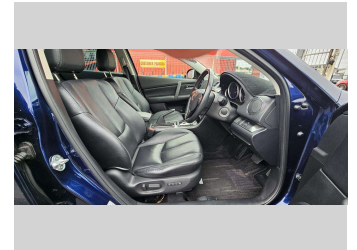

2012 Mazda Atenza

Purchase Price **$10,990**
Includes GST, Registration & Licensing

Finance may be available on this vehicle. Ask one of our friendly staff for more information.

Gain peace of mind with Mechanical Breakdown Insurance. **Ask us how.**

Top features

- » Air Conditioning
- » Alloy wheels
- » Central Locking
- » Central Locking
- » Child seat anchor poin...
- » Climate Control
- » Cruise Control
- » Digital Display
- » Electric retractable M...
- » Fog Lights
- » Heated Seats
- » Indicator on side mirr...
- » Informative Display
- » ISOFIX Seats
- » Parking Sensors
- » Push button Start
- » Smart key

Body Style
4 door, Wagon

Odometer
85,188 km

Engine
2480 cc

Fuel Type
Petrol

Transmission
SPEED AUTO SKY ACTIVE

Wheels
17", Factory Alloys

VIN
7AT0C139X20200695

Interior
Black, BLACK

Safety
-

Reg No.
NLT560

Ext Colour
Blue

History
Ex-Overseas

Seats
5 seats, Leather

CO2 Emissions
-

Energy Economy
-

Stock ID: 731224

New Age Cars | Phone 09 2761000 | Email info@newagecars.co.nz
209 Great South Road, Opposite to Otahuhu Police Station, Otahuhu, Auckland
1062, New Zealand
www.newagecars.co.nz