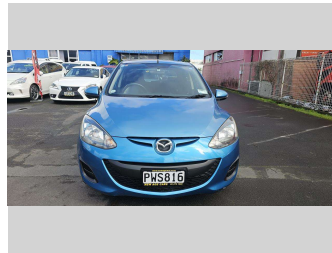

2012 Mazda Demio 13- SKYACTIVE

Purchase Price **\$8,990**
Includes GST, Registration & Licensing

Finance may be available on this vehicle. Ask one of our friendly staff for more information.

Gain peace of mind with Mechanical Breakdown Insurance. **Ask us how.**

Body Style
5 door, Hatchback

Odometer
105,436 km

Engine
1298 cc, Internal Combustion

Fuel Type
Petrol

Transmission
Auto, Front Wheel

Wheels
14", Wheel Caps

VIN
7AT0C12HX23132266

Interior
Black, BLACK

Cost per year is an estimate based on petrol price of \$2.80 per litre and an average distance of 14000 km. Emissions and Energy Economy figures standardised to 3P WLTP.

Stock ID: 543722

New Age Cars | Phone 09 2761000 | Email info@newagecars.co.nz
209 Great South Road, Opposite to Otahuhu Police Station, Otahuhu, Auckland
1062, New Zealand
www.newagecars.co.nz