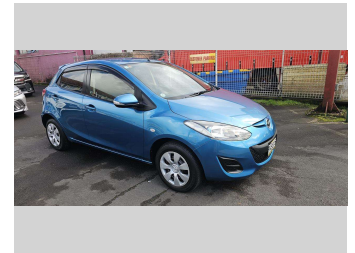

2012 Mazda Demio 13- SKYACTIVE

Purchase Price **\$8,990**
Includes GST, Registration & Licensing

Finance may be available on this vehicle. Ask one of our friendly staff for more information.

Gain peace of mind with Mechanical Breakdown Insurance. **Ask us how.**

Body Style
5 door, Hatchback

Odometer
105,436 km

Engine
1298 cc, Internal Combustion

Fuel Type
Petrol

Transmission
Auto, Front Wheel

Wheels
14", Wheel Caps

VIN
7AT0C12HX23132266

Interior
Black, BLACK