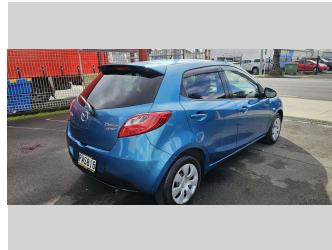

2012 Mazda Demio 13- SKYACTIVE

Purchase Price **\$8,990**
Includes GST, Registration & Licensing

Finance may be available on this vehicle. Ask one of our friendly staff for more information.

Gain peace of mind with Mechanical Breakdown Insurance. **Ask us how.**

Body Style
5 door, Hatchback

Odometer
105,436 km

Engine
1298 cc, Internal Combustion

Fuel Type
Petrol

Transmission
Auto, Front Wheel

Wheels
14", Wheel Caps

VIN
7AT0C12HX23132266

Interior
Black, BLACK