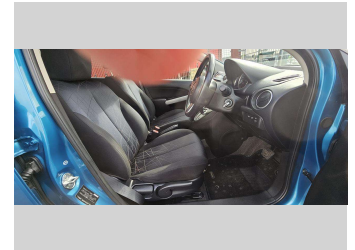

2012 Mazda Demio 13- SKYACTIVE

Purchase Price **\$8,990**
Includes GST, Registration & Licensing

Finance may be available on this vehicle. Ask one of our friendly staff for more information.

Gain peace of mind with Mechanical Breakdown Insurance. **Ask us how.**

Top features

- » 16 Valve
- » 4 cylinder
- » Central Locking
- » Child seat anchor poin...
- » Climate Control
- » Digital Display
- » Electric Mirrors
- » Electric retractable M...
- » Electric Windows
- » Immobiliser
- » Rear Wiper
- » Remote Locking

Body Style
5 door, Hatchback

Odometer
105,436 km

Engine
1298 cc, Internal Combustion

Fuel Type
Petrol

Transmission
Auto, Front Wheel

Wheels
14", Wheel Caps

VIN
7AT0C12HX23132266

Interior
Black, BLACK