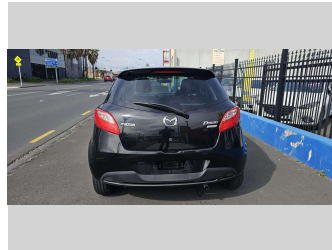

2013 Mazda Demio 13 Skyactive

Purchase Price **\$10,990**
Includes GST, Registration & Licensing

Finance may be available on this vehicle. Ask one of our friendly staff for more information.

Gain peace of mind with Mechanical Breakdown Insurance. **Ask us how.**

Body Style
5 door, Hatchback

Odometer
96,879 km

Engine
1298 cc, Internal Combustion

Fuel Type
Petrol

Transmission
Auto, Front Wheel

Wheels
14", Factory Alloys

VIN
7AT0C12HX24155525

Interior
Black, BLACK