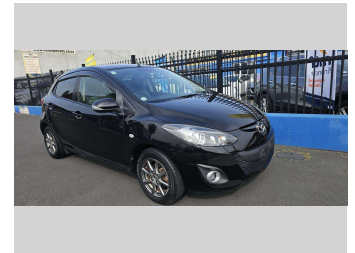

2013 Mazda Demio 13 Skyactive

Purchase Price **\$10,990**
Includes GST, Registration & Licensing

Finance may be available on this vehicle. Ask one of our friendly staff for more information.

Gain peace of mind with Mechanical Breakdown Insurance. **Ask us how.**

Body Style
5 door, Hatchback

Odometer
96,879 km

Engine
1298 cc, Internal Combustion

Fuel Type
Petrol

Transmission
Auto, Front Wheel

Wheels
14", Factory Alloys

VIN
7AT0C12HX24155525

Interior
Black, BLACK