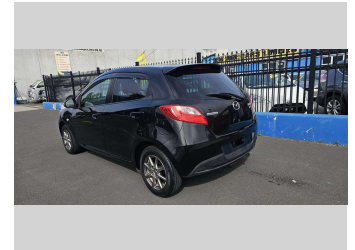

2013 Mazda Demio 13 Skyactive

Purchase Price **\$10,990**
Includes GST, Registration & Licensing

Finance may be available on this vehicle. Ask one of our friendly staff for more information.

Gain peace of mind with Mechanical Breakdown Insurance. **Ask us how.**

Body Style
5 door, Hatchback

Odometer
96,879 km

Engine
1298 cc, Internal Combustion

Fuel Type
Petrol

Transmission
Auto, Front Wheel

Wheels
14", Factory Alloys

VIN
7AT0C12HX24155525

Interior
Black, BLACK