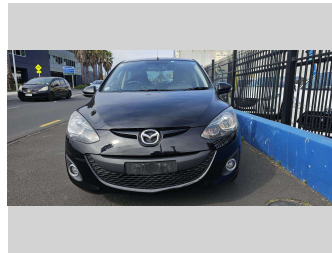

2013 Mazda Demio 13 Skyactive

Purchase Price **\$10,990**
Includes GST, Registration & Licensing

Finance may be available on this vehicle. Ask one of our friendly staff for more information.

Gain peace of mind with Mechanical Breakdown Insurance. **Ask us how.**

Body Style
5 door, Hatchback

Odometer
96,879 km

Engine
1298 cc, Internal Combustion

Fuel Type
Petrol

Transmission
Auto, Front Wheel

Wheels
14", Factory Alloys

VIN
7AT0C12HX24155525

Interior
Black, BLACK