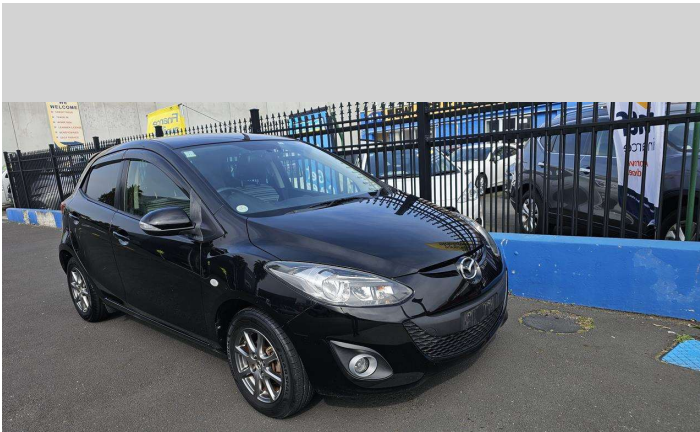

2013 Mazda Demio 13 Skyactive

Purchase Price **\$10,990**
Includes GST, Registration & Licensing

Finance may be available on this vehicle. Ask one of our friendly staff for more information.

Gain peace of mind with Mechanical Breakdown Insurance. **Ask us how.**

Body Style
5 door, Hatchback

Odometer
96,879 km

Engine
1298 cc, Internal Combustion

Fuel Type
Petrol

Transmission
Auto, Front Wheel

Wheels
14", Factory Alloys

VIN
7AT0C12HX24155525

Interior
Black, BLACK