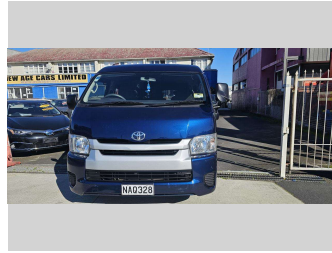

2017 Toyota Hiace 10 Seater

Purchase Price **\$29,990**
Includes GST, Registration & Licensing

Finance may be available on this vehicle. Ask one of our friendly staff for more information.

Gain peace of mind with Mechanical Breakdown Insurance. **Ask us how.**

- Top features**
- » 16 Valve
 - » 4 cylinder
 - » Air Conditioning
 - » Alloy wheels
 - » AUX/ USB Port
 - » Child seat anchor poin...
 - » Climate Control
 - » Digital Display
 - » Power Steering
 - » Rear Wiper
 - » Remote Locking

Body Style
4 door, People Movers

Odometer
183,142 km

Engine
2690 cc, Internal Combustion

Fuel Type
Petrol

Transmission
Auto, Front Wheel

Wheels
18", Custom Alloys

VIN
7AT0H60FX20047922

Interior
Black, BLACK