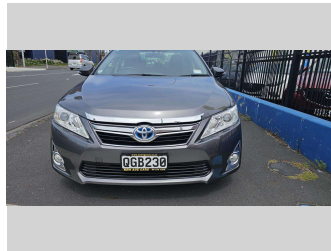

2014 Toyota Camry Hybrid

Purchase Price **\$18,990**
Includes GST, Registration & Licensing

Finance may be available on this vehicle. Ask one of our friendly staff for more information.

Gain peace of mind with Mechanical Breakdown Insurance. **Ask us how.**

Body Style
4 door, Sedan

Odometer
73,421 km

Engine
2493 cc, Hybrid Petrol

Fuel Type
Hybrid

Transmission
6 Speed Automatic, Front Wheel

Wheels
17", Factory Alloys

VIN
7AT0H604X23037069

Interior
Black, BLACK