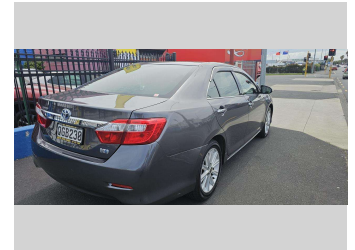

2014 Toyota Camry Hybrid

Purchase Price **\$18,990**
Includes GST, Registration & Licensing

Finance may be available on this vehicle. Ask one of our friendly staff for more information.

Gain peace of mind with Mechanical Breakdown Insurance. **Ask us how.**

- Top features**
- » 16 Valve
 - » 4 cylinder
 - » Air Conditioning
 - » Alloy wheels
 - » AUX/ USB Port
 - » Central Locking
 - » Central Locking
 - » Child seat anchor poin...
 - » Climate Control
 - » Cruise Control
 - » Cruise Control
 - » Digital Display
 - » Electric retractable M...
 - » Electric Windows
 - » Immobiliser
 - » Informative Display
 - » ISOFIX Seats
 - » MP3 Player

Body Style
4 door, Sedan

Odometer
73,421 km

Engine
2493 cc, Hybrid Petrol

Fuel Type
Hybrid

Transmission
6 Speed Automatic, Front Wheel

Wheels
17", Factory Alloys

VIN
7AT0H604X23037069

Interior
Black, BLACK