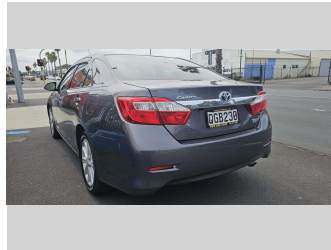

2014 Toyota Camry Hybrid

Purchase Price **\$18,990**
Includes GST, Registration & Licensing

Finance may be available on this vehicle. Ask one of our friendly staff for more information.

Gain peace of mind with Mechanical Breakdown Insurance. **Ask us how.**

- Top features**
- » 16 Valve
 - » 4 cylinder
 - » Air Conditioning
 - » Alloy wheels
 - » AUX/ USB Port
 - » Central Locking
 - » Central Locking
 - » Child seat anchor poin...
 - » Climate Control
 - » Cruise Control
 - » Cruise Control
 - » Digital Display
 - » Electric retractable M...
 - » Electric Windows
 - » Immobiliser
 - » Informative Display
 - » ISOFIX Seats
 - » MP3 Player

Body Style
4 door, Sedan

Odometer
73,421 km

Engine
2493 cc, Hybrid Petrol

Fuel Type
Hybrid

Transmission
6 Speed Automatic, Front Wheel

Wheels
17", Factory Alloys

VIN
7AT0H604X23037069

Interior
Black, BLACK