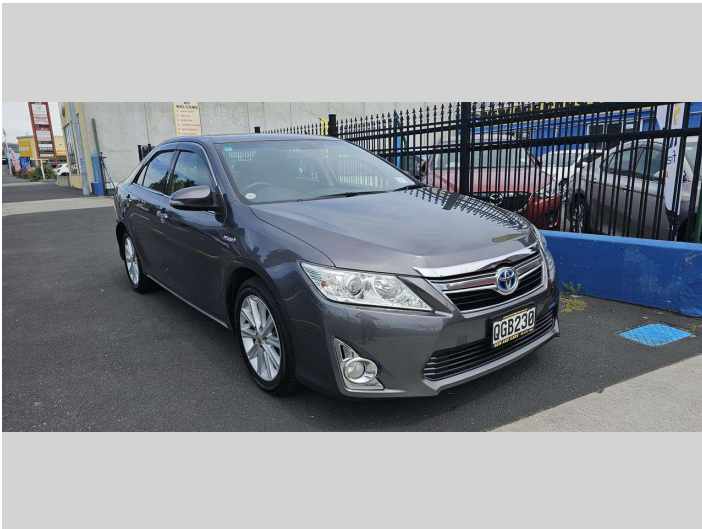

2014 Toyota Camry Hybrid

Purchase Price **\$18,990**
Includes GST, Registration & Licensing

Finance may be available on this vehicle. Ask one of our friendly staff for more information.

Gain peace of mind with Mechanical Breakdown Insurance. **Ask us how.**

- Top features**
- » 16 Valve
 - » 4 cylinder
 - » Air Conditioning
 - » Alloy wheels
 - » AUX/ USB Port
 - » Central Locking
 - » Central Locking
 - » Child seat anchor poin...
 - » Climate Control
 - » Cruise Control
 - » Cruise Control
 - » Digital Display
 - » Electric retractable M...
 - » Electric Windows
 - » Immobiliser
 - » Informative Display
 - » ISOFIX Seats
 - » MP3 Player

Body Style
4 door, Sedan

Odometer
73,421 km

Engine
2493 cc, Hybrid Petrol

Fuel Type
Hybrid

Transmission
6 Speed Automatic, Front Wheel

Wheels
17", Factory Alloys

VIN
7AT0H604X23037069

Interior
Black, BLACK

Safety

Based on 2023 UCSR rating for 11-17 models

Reg No.
QGB230

Ext Colour
Grey

History
Ex-Overseas

Seats
5 seats, Fabric

CO2 Emissions
★★★★☆
121 grams/km

Energy Economy
★★★★☆☆