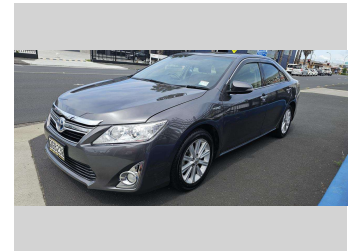

2014 Toyota Camry Hybrid

Purchase Price **\$18,990**
Includes GST, Registration & Licensing

Finance may be available on this vehicle. Ask one of our friendly staff for more information.

Gain peace of mind with Mechanical Breakdown Insurance. **Ask us how.**

Body Style
4 door, Sedan

Odometer
73,421 km

Engine
2493 cc, Hybrid Petrol

Fuel Type
Hybrid

Transmission
6 Speed Automatic, Front Wheel

Wheels
17", Factory Alloys

VIN
7AT0H604X23037069

Interior
Black, BLACK

Safety

Based on 2023 UCSR rating for 11-17 models

Reg No.
QGB230

Ext Colour
Grey

History
Ex-Overseas

Seats
5 seats, Fabric

CO2 Emissions
★★★★☆
121 grams/km

Energy Economy
★★★★☆☆