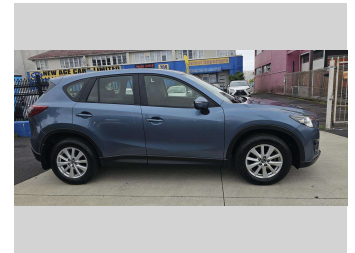

2016 Mazda CX-5 GSX

Purchase Price **\$13,500**
Includes GST, Registration & Licensing

Finance may be available on this vehicle. Ask one of our friendly staff for more information.

Gain peace of mind with Mechanical Breakdown Insurance. **Ask us how.**

Top features

- » Air Conditioning
- » Alloy wheels
- » AUX/ USB Port
- » Central Locking
- » Central Locking
- » Child seat anchor poin...
- » Climate Control
- » Cruise Control
- » Digital Display
- » Electric retractable M...
- » Indicator on side mirr...
- » Informative Display
- » ISOFIX Seats
- » MP3 Player
- » Multy Air Bags
- » Muti Function Streerin...
- » Parking Sensors
- » Push button Start

Body Style
5 door, SUV

Odometer
210,021 km

Engine
2488 cc, Internal Combustion

Fuel Type
Petrol

Transmission
Auto, Front Wheel

Wheels
17", Factory Alloys

VIN
JM0KE103200398720

Interior
Black, BLACK