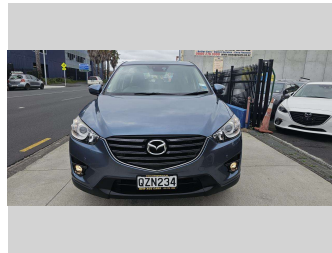

2016 Mazda CX-5 GSX

Purchase Price **\$13,500**
Includes GST, Registration & Licensing

Finance may be available on this vehicle. Ask one of our friendly staff for more information.

Gain peace of mind with Mechanical Breakdown Insurance. **Ask us how.**

Top features

- » Air Conditioning
- » Alloy wheels
- » AUX/ USB Port
- » Central Locking
- » Central Locking
- » Child seat anchor poin...
- » Climate Control
- » Cruise Control
- » Digital Display
- » Electric retractable M...
- » Indicator on side mirr...
- » Informative Display
- » ISOFIX Seats
- » MP3 Player
- » Multy Air Bags
- » Muti Function Streerin...
- » Parking Sensors
- » Push button Start

Body Style
5 door, SUV

Odometer
210,021 km

Engine
2488 cc, Internal Combustion

Fuel Type
Petrol

Transmission
Auto, Front Wheel

Wheels
17", Factory Alloys

VIN
JM0KE103200398720

Interior
Black, BLACK