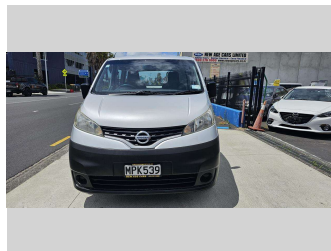

2014 Nissan NV200

Purchase Price

\$14,990

Includes GST, Registration & Licensing

Finance may be available on this vehicle. Ask one of our friendly staff for more information.

Gain peace of mind with Mechanical Breakdown Insurance. **Ask us how.**

Top features

- » Air Conditioning
- » Central Locking
- » Rear Wiper
- » Remote Locking

Body Style

5 door, Van

Odometer

170,407 km

Engine

1597 cc, Internal Combustion

Fuel Type

Petrol

Transmission

Auto, Front Wheel

Wheels

15", Wheel Caps

VIN

7AT0DH8MX19054737