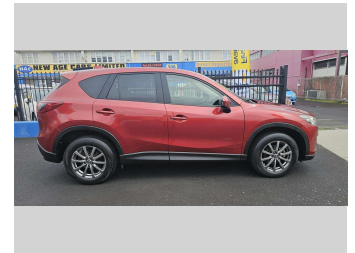

2012 Mazda CX-5

Purchase Price

\$16,490

Includes GST, Registration & Licensing

Finance may be available on this vehicle. Ask one of our friendly staff for more information.

Gain peace of mind with Mechanical Breakdown Insurance. **Ask us how.**

Body Style

5 door, SUV

Odometer

93,069 km

Engine

1997 cc, Internal Combustion

Fuel Type

Petrol

Transmission

Auto, Front Wheel

Wheels

17", Factory Alloys

VIN

7AT0C144X23105437

Interior

Black, BLACK