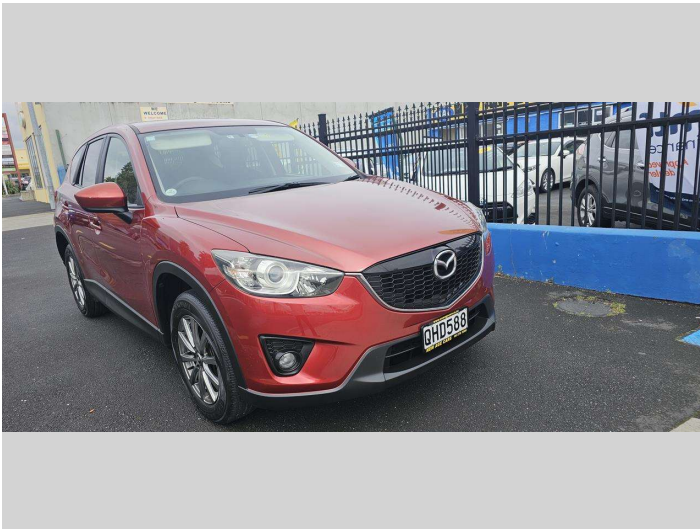

2012 Mazda CX-5

Purchase Price

\$16,490

Includes GST, Registration & Licensing

Finance may be available on this vehicle. Ask one of our friendly staff for more information.

Gain peace of mind with Mechanical Breakdown Insurance. **Ask us how.**

Top features

- » Alloy wheels
- » Car Alarm
- » Central Locking
- » Child seat anchor poin...
- » Climate Control
- » Digital Display
- » Electric retractable M...
- » Informative Display
- » ISOFIX Seats
- » Multy Air Bags
- » Push button Start
- » Rear Wiper
- » Remote Locking
- » Reversing Camera

Body Style

5 door, SUV

Odometer

93,069 km

Engine

1997 cc, Internal Combustion

Fuel Type

Petrol

Transmission

Auto, Front Wheel

Wheels

17", Factory Alloys

VIN

7AT0C144X23105437

Interior

Black, BLACK