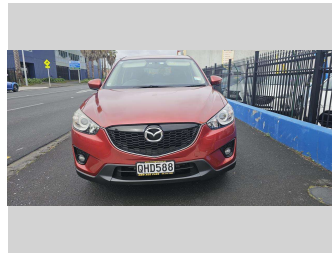

2012 Mazda CX-5

Purchase Price

\$16,490

Includes GST, Registration & Licensing

Finance may be available on this vehicle. Ask one of our friendly staff for more information.

Gain peace of mind with Mechanical Breakdown Insurance. **Ask us how.**

Body Style

5 door, SUV

Odometer

93,069 km

Engine

1997 cc, Internal Combustion

Fuel Type

Petrol

Transmission

Auto, Front Wheel

Wheels

17", Factory Alloys

VIN

7AT0C144X23105437

Interior

Black, BLACK