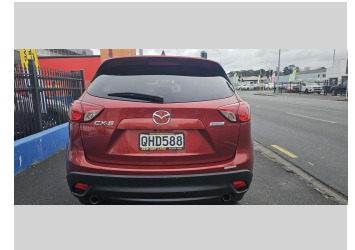

2012 Mazda CX-5

Purchase Price

\$16,490

Includes GST, Registration & Licensing

Finance may be available on this vehicle. Ask one of our friendly staff for more information.

Gain peace of mind with Mechanical Breakdown Insurance. **Ask us how.**

Body Style

5 door, SUV

Odometer

93,069 km

Engine

1997 cc, Internal Combustion

Fuel Type

Petrol

Transmission

Auto, Front Wheel

Wheels

17", Factory Alloys

VIN

7AT0C144X23105437

Interior

Black, BLACK