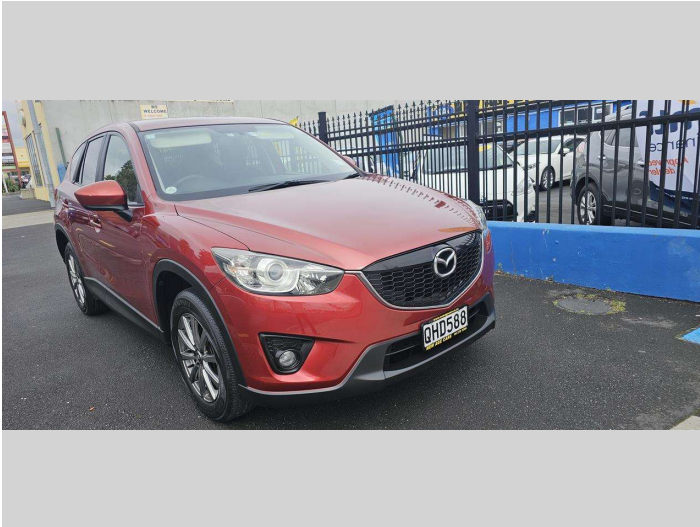

2012 Mazda CX-5

Purchase Price **\$16,490**
Includes GST, Registration & Licensing

Finance may be available on this vehicle. Ask one of our friendly staff for more information.

Gain peace of mind with Mechanical Breakdown Insurance. **Ask us how.**

Top features

- » Alloy wheels
- » Car Alarm
- » Central Locking
- » Child seat anchor poin...
- » Climate Control
- » Digital Display
- » Electric retractable M...
- » Informative Display
- » ISOFIX Seats
- » Multy Air Bags
- » Push button Start
- » Rear Wiper
- » Remote Locking
- » Reversing Camera

Body Style
5 door, SUV

Odometer
93,069 km

Engine
1997 cc, Internal Combustion

Fuel Type
Petrol

Transmission
Auto, Front Wheel

Wheels
17", Factory Alloys

VIN
7AT0C144X23105437

Interior
Black, BLACK