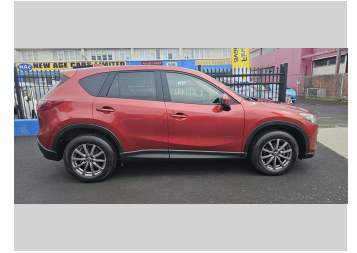

2012 Mazda CX-5

Purchase Price **\$16,490**
Includes GST, Registration & Licensing

Finance may be available on this vehicle. Ask one of our friendly staff for more information.

Gain peace of mind with Mechanical Breakdown Insurance. **Ask us how.**

Body Style
5 door, SUV

Odometer
93,069 km

Engine
1997 cc, Internal Combustion

Fuel Type
Petrol

Transmission
Auto, Front Wheel

Wheels
17", Factory Alloys

VIN
7AT0C144X23105437

Interior
Black, BLACK