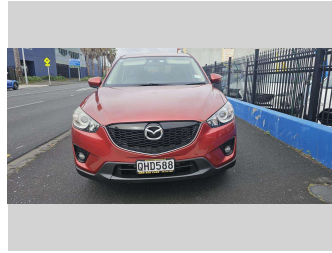

2012 Mazda CX-5

Purchase Price **\$16,490**
Includes GST, Registration & Licensing

Finance may be available on this vehicle. Ask one of our friendly staff for more information.

Gain peace of mind with Mechanical Breakdown Insurance. **Ask us how.**

Top features

- » Alloy wheels
- » Car Alarm
- » Central Locking
- » Child seat anchor poin...
- » Climate Control
- » Digital Display
- » Electric retractable M...
- » Informative Display
- » ISOFIX Seats
- » Multy Air Bags
- » Push button Start
- » Rear Wiper
- » Remote Locking
- » Reversing Camera

Body Style
5 door, SUV

Odometer
93,069 km

Engine
1997 cc, Internal Combustion

Fuel Type
Petrol

Transmission
Auto, Front Wheel

Wheels
17", Factory Alloys

VIN
7AT0C144X23105437

Interior
Black, BLACK