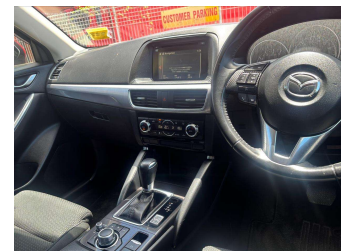

2016 Mazda CX-5

Purchase Price

$20,995

Includes GST
Excludes on-road costs of $400

Finance may be available on this vehicle. Ask one of our friendly staff for more information.

Gain peace of mind with Mechanical Breakdown Insurance. **Ask us how.**

Top features

- » 4 cylinder
- » Air Bag(s)
- » Air Conditioning
- » Car Stereo
- » Central Locking
- » Driver airbag
- » Electric Mirrors
- » Electric Windows
- » i-Stop
- » Power Steering
- » Reversing Camera

Body Style
Wagon

Odometer
65,948 km

Engine
1997 cc

Fuel Type
Petrol

Transmission
Auto

Wheels
-

VIN
7AT0C144X22205804

Interior
-

Safety
-

Reg No.
PNS150

Ext Colour
Red

History
Ex-Overseas

Seats
5 seats

CO2 Emissions
-

Energy Economy
-

Stock ID: 543792

New Age Cars | Phone 09 2761000 | Email info@newagecars.co.nz
209 Great South Road, Opposite to Otahuhu Police Station, Otahuhu, Auckland
1062, New Zealand
www.newagecars.co.nz