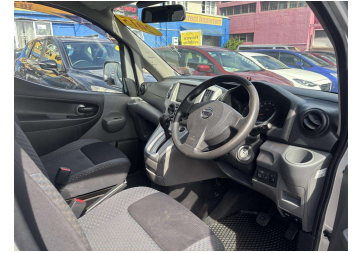

2015 Nissan NV200 VANETTE

Purchase Price **\$15,990**
Includes GST, Registration & Licensing

Finance may be available on this vehicle. Ask one of our friendly staff for more information.

Gain peace of mind with Mechanical Breakdown Insurance. **Ask us how.**

Top features
None Listed

Body Style
People Movers

Odometer
116,543 km

Engine
1597 cc

Fuel Type
Petrol

Transmission
Auto

Wheels
-

VIN
7AT0DH8MX21018931

Interior
-

Safety

Based on 2024 VSRR rating

Reg No.
NNL856

Ext Colour
Silver

History
Ex-Overseas

Seats
5 seats

CO2 Emissions
★★★★☆
195 grams/km