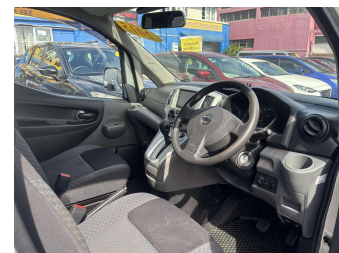

2015 Nissan NV200 VANETTE

Purchase Price **\$15,990**
Includes GST, Registration & Licensing

Finance may be available on this vehicle. Ask one of our friendly staff for more information.

Gain peace of mind with Mechanical Breakdown Insurance. **Ask us how.**

Top features
None Listed

Body Style
People Movers

Odometer
116,543 km

Engine
1597 cc

Fuel Type
Petrol

Transmission
Auto

Wheels
-

VIN
7AT0DH8MX21018931

Interior
-

Safety

Based on 2024 VSRR rating

Reg No.
NNL856

Ext Colour
Silver

History
Ex-Overseas

Seats
5 seats

CO2 Emissions
★★★★☆
195 grams/km