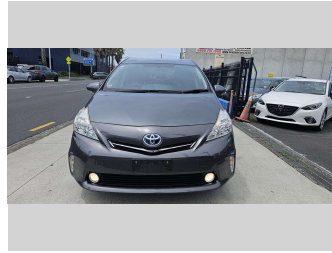

2014 Toyota Prius Alpha 7 Seater

Purchase Price **\$17,990**
Includes GST, Registration & Licensing

Finance may be available on this vehicle. Ask one of our friendly staff for more information.

Gain peace of mind with Mechanical Breakdown Insurance. **Ask us how.**

Top features

- » Air Conditioning
- » Alloy wheels
- » Central Locking
- » Central Locking
- » Child seat anchor poin...
- » Climate Control
- » Digital Display
- » Electric retractable M...
- » Fog Lights
- » Indicator on side mirr...
- » Informative Display
- » ISOFIX Seats
- » MP3 Player
- » Multy Air Bags
- » Muti Function Streerin...
- » Push button Start
- » Rear Wiper
- » Remote Locking

Body Style
5 door, Station Wagon

Odometer
99,742 km

Engine
1797 cc, Hybrid Petrol

Fuel Type
Hybrid

Transmission
Auto, Front Wheel

Wheels
16", Factory Alloys

VIN
7AT0H637X24091739

Interior
Black, Grey