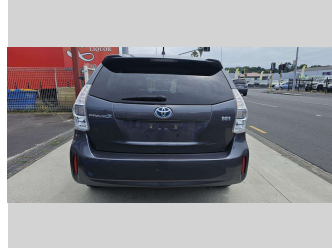

2014 Toyota Prius Alpha 7 Seater

Purchase Price **\$17,990**
Includes GST, Registration & Licensing

Finance may be available on this vehicle. Ask one of our friendly staff for more information.

Gain peace of mind with Mechanical Breakdown Insurance. **Ask us how.**

Top features

- » Air Conditioning
- » Alloy wheels
- » Central Locking
- » Central Locking
- » Child seat anchor poin...
- » Climate Control
- » Digital Display
- » Electric retractable M...
- » Fog Lights
- » Indicator on side mirr...
- » Informative Display
- » ISOFIX Seats
- » MP3 Player
- » Multy Air Bags
- » Muti Function Streerin...
- » Push button Start
- » Rear Wiper
- » Remote Locking

Body Style
5 door, Station Wagon

Odometer
99,742 km

Engine
1797 cc, Hybrid Petrol

Fuel Type
Hybrid

Transmission
Auto, Front Wheel

Wheels
16", Factory Alloys

VIN
7AT0H637X24091739

Interior
Black, Grey