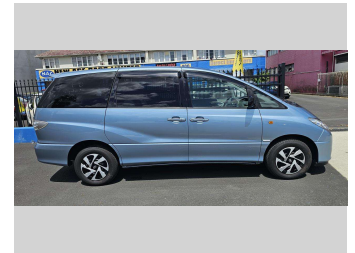

2003 Toyota Estima HYBRID X

Purchase Price

\$14,990

Includes GST, Registration & Licensing

Finance may be available on this vehicle. Ask one of our friendly staff for more information.

Gain peace of mind with Mechanical Breakdown Insurance. **Ask us how.**

Body Style

5 door, People Movers

Odometer

31,129 km

Engine

2362 cc, Hybrid Petrol

Fuel Type

Hybrid

Transmission

4-Speed Auto, Front Wheel

Wheels

15", Wheel Caps

VIN

7AT0H61YX24006753

Interior

Grey, Grey