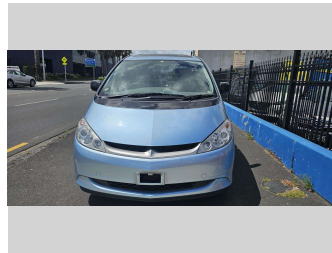

2003 Toyota Estima HYBRID X

Purchase Price

\$14,990

Includes GST, Registration & Licensing

Finance may be available on this vehicle. Ask one of our friendly staff for more information.

Gain peace of mind with Mechanical Breakdown Insurance. **Ask us how.**

Body Style

5 door, People Movers

Odometer

31,129 km

Engine

2362 cc, Hybrid Petrol

Fuel Type

Hybrid

Transmission

4-Speed Auto, Front Wheel

Wheels

15", Wheel Caps

VIN

7AT0H61YX24006753

Interior

Grey, Grey