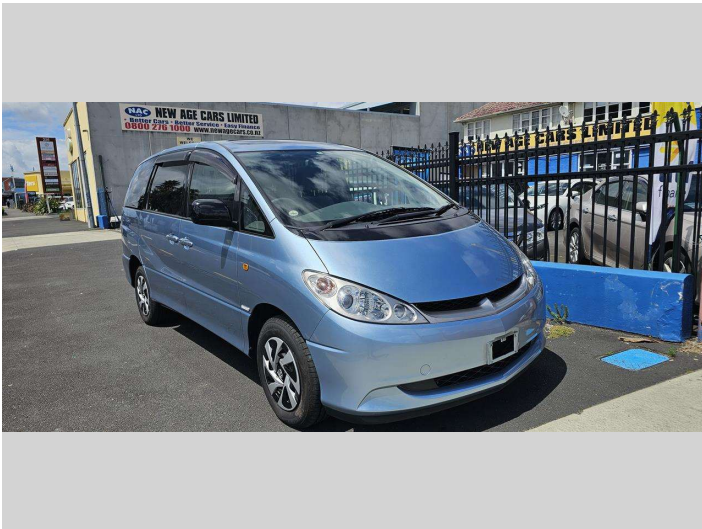

2003 Toyota Estima HYBRID X

Purchase Price

\$14,990

Includes GST, Registration & Licensing

Finance may be available on this vehicle. Ask one of our friendly staff for more information.

Gain peace of mind with Mechanical Breakdown Insurance. **Ask us how.**

Body Style

5 door, People Movers

Odometer

31,129 km

Engine

2362 cc, Hybrid Petrol

Fuel Type

Hybrid

Transmission

4-Speed Auto, Front Wheel

Wheels

15", Wheel Caps

VIN

7AT0H61YX24006753

Interior

Grey, Grey