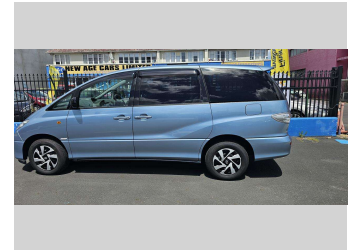

2003 Toyota Estima HYBRID X

Purchase Price

\$14,990

Includes GST, Registration & Licensing

Finance may be available on this vehicle. Ask one of our friendly staff for more information.

Gain peace of mind with Mechanical Breakdown Insurance. **Ask us how.**

Body Style

5 door, People Movers

Odometer

31,129 km

Engine

2362 cc, Hybrid Petrol

Fuel Type

Hybrid

Transmission

4-Speed Auto, Front Wheel

Wheels

15", Wheel Caps

VIN

7AT0H61YX24006753

Interior

Grey, Grey