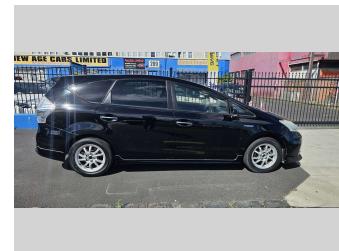

2013 Toyota Prius Alpha 7 Seater

Purchase Price **\$16,990**
Includes GST, Registration & Licensing

Finance may be available on this vehicle. Ask one of our friendly staff for more information.

Gain peace of mind with Mechanical Breakdown Insurance. **Ask us how.**

Body Style
5 door, Station Wagon

Odometer
97,397 km

Engine
1797 cc, Hybrid Petrol

Fuel Type
Hybrid

Transmission
Auto, Front Wheel

Wheels
15", Custom Alloys

VIN
7AT0H637X24085275

Interior
Black, BLACK