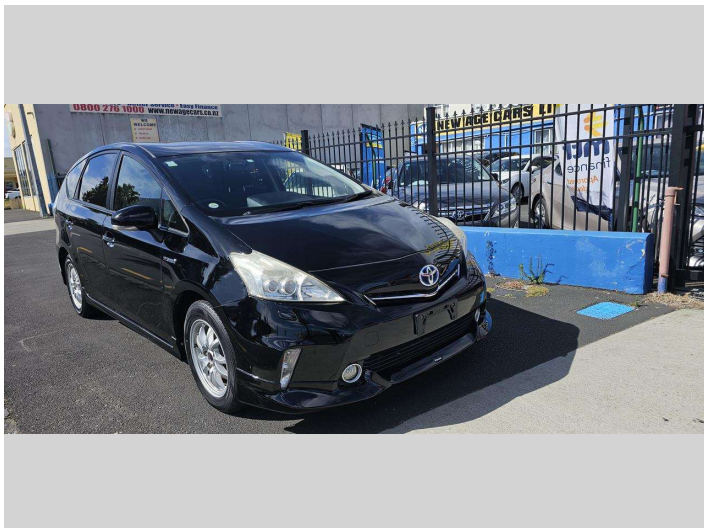

2013 Toyota Prius Alpha 7 Seater

Purchase Price **\$16,990**
Includes GST, Registration & Licensing

Finance may be available on this vehicle. Ask one of our friendly staff for more information.

Gain peace of mind with Mechanical Breakdown Insurance. **Ask us how.**

Top features

- » 16 Valve
- » 4 cylinder
- » ABS Braking
- » Air Conditioning
- » Alloy wheels
- » Central Locking
- » Child seat anchor poin...
- » Climate Control
- » Digital Display
- » Electric Mirrors
- » Electric retractable M...
- » Electric Windows
- » Immobiliser
- » Indicator on side mirr...
- » Informative Display
- » ISOFIX Seats
- » Multy Air Bags
- » Power Steering

Body Style
5 door, Station Wagon

Odometer
97,397 km

Engine
1797 cc, Hybrid Petrol

Fuel Type
Hybrid

Transmission
Auto, Front Wheel

Wheels
15", Custom Alloys

VIN
7AT0H637X24085275

Interior
Black, BLACK

Safety

Based on 2023 UCSR rating for 12-21 models

Reg No.
-

Ext Colour
Black

History
Ex-Overseas

Seats
7 seats, Fabric

CO2 Emissions
★★★★☆
111 grams/km

Energy Economy
★★★★☆☆
Annual fuel cost of \$1,840
4.7L per 100km