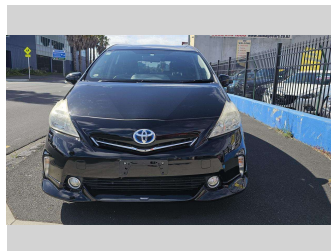

2013 Toyota Prius Alpha 7 Seater

Purchase Price **\$16,990**
Includes GST, Registration & Licensing

Finance may be available on this vehicle. Ask one of our friendly staff for more information.

Gain peace of mind with Mechanical Breakdown Insurance. **Ask us how.**

Body Style
5 door, Station Wagon

Odometer
97,397 km

Engine
1797 cc, Hybrid Petrol

Fuel Type
Hybrid

Transmission
Auto, Front Wheel

Wheels
15", Custom Alloys

VIN
7AT0H637X24085275

Interior
Black, BLACK