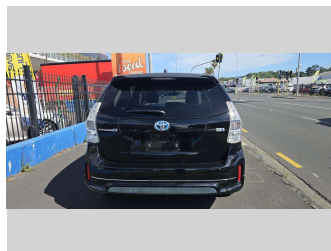

2013 Toyota Prius Alpha 7 Seater

Purchase Price **\$16,990**
Includes GST, Registration & Licensing

Finance may be available on this vehicle. Ask one of our friendly staff for more information.

Gain peace of mind with Mechanical Breakdown Insurance. **Ask us how.**

Top features

- » 16 Valve
- » 4 cylinder
- » ABS Braking
- » Air Conditioning
- » Alloy wheels
- » Central Locking
- » Child seat anchor poin...
- » Climate Control
- » Digital Display
- » Electric Mirrors
- » Electric retractable M...
- » Electric Windows
- » Immobiliser
- » Indicator on side mirr...
- » Informative Display
- » ISOFIX Seats
- » Multy Air Bags
- » Power Steering

Body Style
5 door, Station Wagon

Odometer
97,397 km

Engine
1797 cc, Hybrid Petrol

Fuel Type
Hybrid

Transmission
Auto, Front Wheel

Wheels
15", Custom Alloys

VIN
7AT0H637X24085275

Interior
Black, BLACK

Safety

Based on 2023 UCSR rating for 12-21 models

Reg No.
-

Ext Colour
Black

History
Ex-Overseas

Seats
7 seats, Fabric

CO2 Emissions
★★★★☆
111 grams/km

Energy Economy
★★★★☆☆
Annual fuel cost of \$1,840
4.7L per 100km