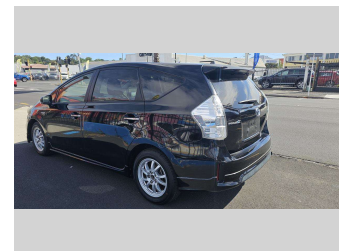

2013 Toyota Prius Alpha 7 Seater

Purchase Price **\$16,990**
Includes GST, Registration & Licensing

Finance may be available on this vehicle. Ask one of our friendly staff for more information.

Gain peace of mind with Mechanical Breakdown Insurance. **Ask us how.**

Body Style
5 door, Station Wagon

Odometer
97,397 km

Engine
1797 cc, Hybrid Petrol

Fuel Type
Hybrid

Transmission
Auto, Front Wheel

Wheels
15", Custom Alloys

VIN
7AT0H637X24085275

Interior
Black, BLACK