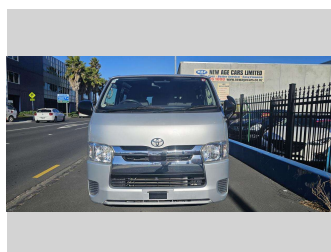

# 2019 TOYOTA HIACE DX GL Package

**Purchase Price** **\$29,990**  
Includes GST, Registration & Licensing

Finance may be available on this vehicle. Ask one of our friendly staff for more information.

Gain peace of mind with Mechanical Breakdown Insurance. **Ask us how.**

- Top features**
- » 16 Valve
  - » AUX
  - » Central Locking
  - » Climate Control
  - » Electric Mirrors
  - » Electric Windows
  - » Power Steering
  - » Rear Wiper

Body Style  
**4 door, Van**

Odometer  
**90,166 km**

Engine  
**1998 cc, Internal Combustion**

Fuel Type  
**Petrol**

Transmission  
**Auto, Front Wheel**

Wheels  
**15", Wheel Caps**

VIN  
**7AT0H60FX24292967**

Interior  
**Black, BLACK**

Safety

Based on 2023 UCSR rating for 05-19 models

Cost per year is an estimate based on petrol price of \$2.80 per litre and an average distance of 14000 km. Emissions and Energy Economy figures standardised to 3P WLTP.

**Stock ID: 543637**

New Age Cars | Phone 09 2761000 | Email info@newagecars.co.nz  
209 Great South Road, Opposite to Otahuhu Police Station, Otahuhu, Auckland  
1062, New Zealand  
www.newagecars.co.nz