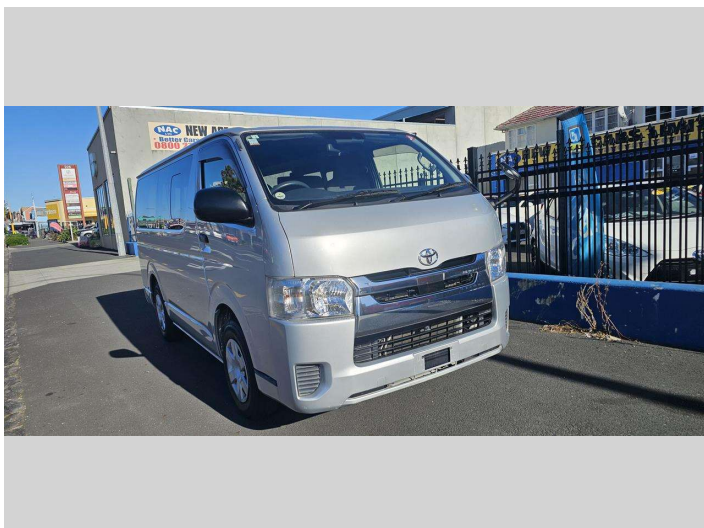

# 2019 TOYOTA HIACE DX GL Package

**Purchase Price** **\$29,990**  
Includes GST, Registration & Licensing

Finance may be available on this vehicle. Ask one of our friendly staff for more information.

Gain peace of mind with Mechanical Breakdown Insurance. **Ask us how.**

- Top features**
- » 16 Valve
  - » AUX
  - » Central Locking
  - » Climate Control
  - » Electric Mirrors
  - » Electric Windows
  - » Power Steering
  - » Rear Wiper

Body Style  
**4 door, Van**

Odometer  
**90,166 km**

Engine  
**1998 cc, Internal Combustion**

Fuel Type  
**Petrol**

Transmission  
**Auto, Front Wheel**

Wheels  
**15", Wheel Caps**

VIN  
**7AT0H60FX24292967**

Interior  
**Black, BLACK**

Safety

Based on 2023 UCSR rating for 05-19 models

Reg No.  
-

Ext Colour  
**Silver**

History  
**Ex-Overseas**

Seats  
**5 seats, Fabric**

CO2 Emissions  
**★★★☆☆☆**  
**229 grams/km**

Energy Economy  
**★★★★☆☆**  
**Annual fuel cost of \$3,840**  
**9.8L per 100km**