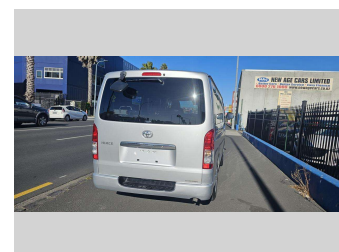

# 2019 TOYOTA HIACE DX GL Package

**Purchase Price** **\$29,990**  
Includes GST, Registration & Licensing

Finance may be available on this vehicle. Ask one of our friendly staff for more information.

Gain peace of mind with Mechanical Breakdown Insurance. **Ask us how.**

- Top features**
- » 16 Valve
  - » AUX
  - » Central Locking
  - » Climate Control
  - » Electric Mirrors
  - » Electric Windows
  - » Power Steering
  - » Rear Wiper

Body Style  
**4 door, Van**

Odometer  
**90,166 km**

Engine  
**1998 cc, Internal Combustion**

Fuel Type  
**Petrol**

Transmission  
**Auto, Front Wheel**

Wheels  
**15", Wheel Caps**

VIN  
**7AT0H60FX24292967**

Interior  
**Black, BLACK**

Safety

Based on 2023 UCSR rating for 05-19 models

Cost per year is an estimate based on petrol price of \$2.80 per litre and an average distance of 14000 km. Emissions and Energy Economy figures standardised to 3P WLTP.

**Stock ID: 543637**

New Age Cars | Phone 09 2761000 | Email info@newagecars.co.nz  
209 Great South Road, Opposite to Otahuhu Police Station, Otahuhu, Auckland  
1062, New Zealand  
www.newagecars.co.nz