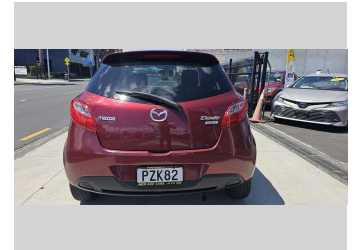

2013 Mazda Demio 13- SKYACTIVE

Purchase Price **\$8,500**
Includes GST, Registration & Licensing

Finance may be available on this vehicle. Ask one of our friendly staff for more information.

Gain peace of mind with Mechanical Breakdown Insurance. **Ask us how.**

Body Style
5 door, Hatchback

Odometer
79,820 km

Engine
1298 cc, Internal Combustion

Fuel Type
Petrol

Transmission
Auto, All Wheel Drive

Wheels
14", Custom Alloys

VIN
7AT0C12HX23156836

Interior
Beige, BLACK