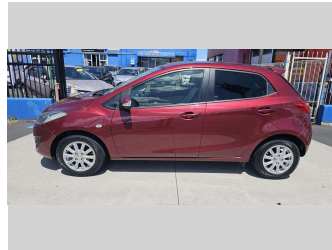

2013 Mazda Demio 13- SKYACTIVE

Purchase Price **\$8,500**
Includes GST, Registration & Licensing

Finance may be available on this vehicle. Ask one of our friendly staff for more information.

Gain peace of mind with Mechanical Breakdown Insurance. **Ask us how.**

Body Style
5 door, Hatchback

Odometer
79,820 km

Engine
1298 cc, Internal Combustion

Fuel Type
Petrol

Transmission
Auto, All Wheel Drive

Wheels
14", Custom Alloys

VIN
7AT0C12HX23156836

Interior
Beige, BLACK