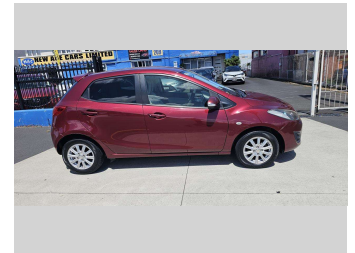

2013 Mazda Demio 13- SKYACTIVE

Purchase Price **\$8,500**
Includes GST, Registration & Licensing

Finance may be available on this vehicle. Ask one of our friendly staff for more information.

Gain peace of mind with Mechanical Breakdown Insurance. **Ask us how.**

Body Style
5 door, Hatchback

Odometer
79,820 km

Engine
1298 cc, Internal Combustion

Fuel Type
Petrol

Transmission
Auto, All Wheel Drive

Wheels
14", Custom Alloys

VIN
7AT0C12HX23156836

Interior
Beige, BLACK