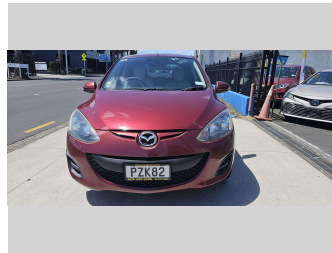

2013 Mazda Demio 13- SKYACTIVE

Purchase Price **\$8,500**
Includes GST, Registration & Licensing

Finance may be available on this vehicle. Ask one of our friendly staff for more information.

Gain peace of mind with Mechanical Breakdown Insurance. **Ask us how.**

Body Style
5 door, Hatchback

Odometer
79,820 km

Engine
1298 cc, Internal Combustion

Fuel Type
Petrol

Transmission
Auto, All Wheel Drive

Wheels
14", Custom Alloys

VIN
7AT0C12HX23156836

Interior
Beige, BLACK