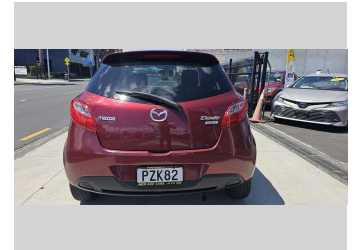

2013 Mazda Demio 13- SKYACTIVE

Purchase Price **\$10,990**
Includes GST, Registration & Licensing

Finance may be available on this vehicle. Ask one of our friendly staff for more information.

Gain peace of mind with Mechanical Breakdown Insurance. **Ask us how.**

Body Style
5 door, Hatchback

Odometer
79,820 km

Engine
1298 cc, Internal Combustion

Fuel Type
Petrol

Transmission
Auto, All Wheel Drive

Wheels
14", Custom Alloys

VIN
7AT0C12HX23156836

Interior
Beige, BLACK