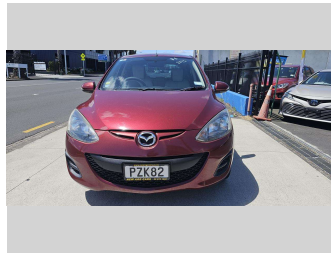

2013 Mazda Demio 13- SKYACTIVE

Purchase Price **\$10,990**
Includes GST, Registration & Licensing

Finance may be available on this vehicle. Ask one of our friendly staff for more information.

Gain peace of mind with Mechanical Breakdown Insurance. **Ask us how.**

Body Style
5 door, Hatchback

Odometer
79,820 km

Engine
1298 cc, Internal Combustion

Fuel Type
Petrol

Transmission
Auto, All Wheel Drive

Wheels
14", Custom Alloys

VIN
7AT0C12HX23156836

Interior
Beige, BLACK