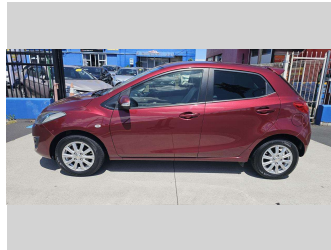

2013 Mazda Demio 13- SKYACTIVE

Purchase Price **\$10,990**
Includes GST, Registration & Licensing

Finance may be available on this vehicle. Ask one of our friendly staff for more information.

Gain peace of mind with Mechanical Breakdown Insurance. **Ask us how.**

Body Style
5 door, Hatchback

Odometer
79,820 km

Engine
1298 cc, Internal Combustion

Fuel Type
Petrol

Transmission
Auto, All Wheel Drive

Wheels
14", Custom Alloys

VIN
7AT0C12HX23156836

Interior
Beige, BLACK