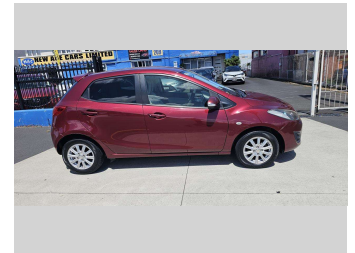

2013 Mazda Demio 13- SKYACTIVE

Purchase Price **\$10,990**
Includes GST, Registration & Licensing

Finance may be available on this vehicle. Ask one of our friendly staff for more information.

Gain peace of mind with Mechanical Breakdown Insurance. **Ask us how.**

Body Style
5 door, Hatchback

Odometer
79,820 km

Engine
1298 cc, Internal Combustion

Fuel Type
Petrol

Transmission
Auto, All Wheel Drive

Wheels
14", Custom Alloys

VIN
7AT0C12HX23156836

Interior
Beige, BLACK