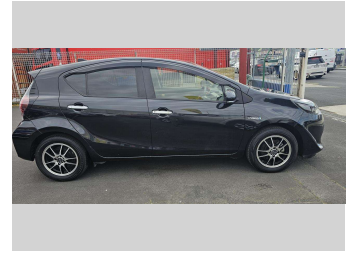

2020 Toyota AQUA Model S (Low KMS)

Purchase Price **\$18,990**
Includes GST, Registration & Licensing

Finance may be available on this vehicle. Ask one of our friendly staff for more information.

Gain peace of mind with Mechanical Breakdown Insurance. **Ask us how.**

Body Style
Hatchback

Odometer
47,304 km

Engine
1496 cc, Hybrid Petrol

Fuel Type
Hybrid

Transmission
Auto, Front Wheel

Wheels
15", Custom Alloys

VIN
7AT0H65YX24669263

Interior
Black, BLACK