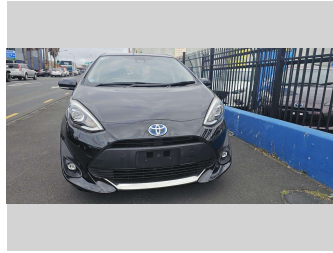

2020 Toyota AQUA Model S (Low KMS)

Purchase Price **\$18,990**
Includes GST, Registration & Licensing

Finance may be available on this vehicle. Ask one of our friendly staff for more information.

Gain peace of mind with Mechanical Breakdown Insurance. **Ask us how.**

Body Style
Hatchback

Odometer
47,304 km

Engine
1496 cc, Hybrid Petrol

Fuel Type
Hybrid

Transmission
Auto, Front Wheel

Wheels
15", Custom Alloys

VIN
7AT0H65YX24669263

Interior
Black, BLACK