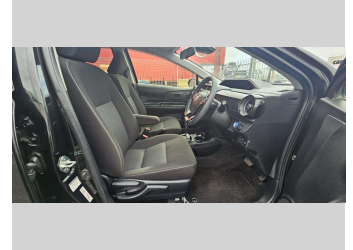

2020 Toyota AQUA Model S (Low KMS)

Purchase Price **\$18,990**
Includes GST, Registration & Licensing

Finance may be available on this vehicle. Ask one of our friendly staff for more information.

Gain peace of mind with Mechanical Breakdown Insurance. **Ask us how.**

- Top features**
- » 16 Valve
 - » ABS Brakes
 - » Alloy wheels
 - » AUX/ USB Port
 - » Car Alarm
 - » Central Locking
 - » Climate Control
 - » Digital Display
 - » Electric Mirrors
 - » Electric retractable M...
 - » Fog Lights
 - » Immobiliser
 - » Informative Display
 - » ISOFIX Seats
 - » MP3 Player
 - » Parking Sensors
 - » Push button Start
 - » Rear Wiper

Body Style
Hatchback

Odometer
47,304 km

Engine
1496 cc, Hybrid Petrol

Fuel Type
Hybrid

Transmission
Auto, Front Wheel

Wheels
15", Custom Alloys

VIN
7AT0H65YX24669263

Interior
Black, BLACK

Safety

Based on 2023 UCSR rating for 12-20 models

Reg No.
-

Ext Colour
Black

History
Ex-Overseas

Seats
5 seats, Fabric

CO2 Emissions
★★★★☆
90 grams/km

Energy Economy
★★★★☆
Annual fuel cost of \$1,490
3.8L per 100km