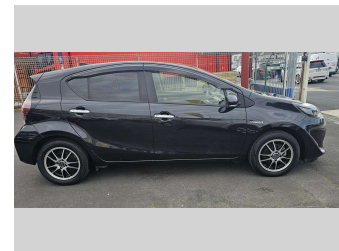

2020 Toyota AQUA Model S (Low KMS)

Purchase Price **\$18,990**
Includes GST, Registration & Licensing

Finance may be available on this vehicle. Ask one of our friendly staff for more information.

Gain peace of mind with Mechanical Breakdown Insurance. **Ask us how.**

Body Style
Hatchback

Odometer
47,304 km

Engine
1496 cc, Hybrid Petrol

Fuel Type
Hybrid

Transmission
Auto, Front Wheel

Wheels
15", Custom Alloys

VIN
7AT0H65YX24669263

Interior
Black, BLACK