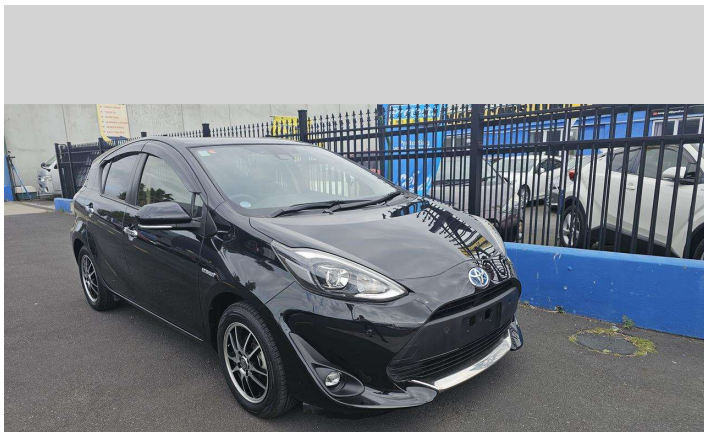

2020 Toyota AQUA Model S (Low KMS)

Purchase Price **\$18,990**
Includes GST, Registration & Licensing

Finance may be available on this vehicle. Ask one of our friendly staff for more information.

Gain peace of mind with Mechanical Breakdown Insurance. **Ask us how.**

Body Style
Hatchback

Odometer
47,304 km

Engine
1496 cc, Hybrid Petrol

Fuel Type
Hybrid

Transmission
Auto, Front Wheel

Wheels
15", Custom Alloys

VIN
7AT0H65YX24669263

Interior
Black, BLACK

Safety

Based on 2023 UCSR rating for 12-20 models

Reg No.
-

Ext Colour
Black

History
Ex-Overseas

Seats
5 seats, Fabric

CO2 Emissions
★★★★☆
90 grams/km

Energy Economy
★★★★☆
Annual fuel cost of \$1,490
3.8L per 100km