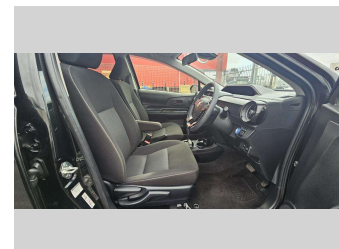

2020 Toyota AQUA Model S (Low KMS)

Purchase Price **\$18,990**
Includes GST, Registration & Licensing

Finance may be available on this vehicle. Ask one of our friendly staff for more information.

Gain peace of mind with Mechanical Breakdown Insurance. **Ask us how.**

- Top features**
- » 16 Valve
 - » ABS Brakes
 - » Alloy wheels
 - » AUX/ USB Port
 - » Car Alarm
 - » Central Locking
 - » Climate Control
 - » Digital Display
 - » Electric Mirrors
 - » Electric retractable M...
 - » Fog Lights
 - » Immobiliser
 - » Informative Display
 - » ISOFIX Seats
 - » MP3 Player
 - » Parking Sensors
 - » Push button Start
 - » Rear Wiper

Body Style
Hatchback

Odometer
47,304 km

Engine
1496 cc, Hybrid Petrol

Fuel Type
Hybrid

Transmission
Auto, Front Wheel

Wheels
15", Custom Alloys

VIN
7AT0H65YX24669263

Interior
Black, BLACK

Safety

Based on 2023 UCSR rating for 12-20 models

Reg No.
-

Ext Colour
Black

History
Ex-Overseas

Seats
5 seats, Fabric

CO2 Emissions
★★★★☆
90 grams/km

Energy Economy
★★★★☆
Annual fuel cost of \$1,490
3.8L per 100km