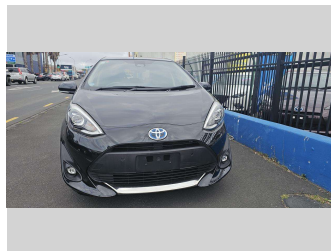

2020 Toyota AQUA Model S (Low KMS)

Purchase Price **\$18,990**
Includes GST, Registration & Licensing

Finance may be available on this vehicle. Ask one of our friendly staff for more information.

Gain peace of mind with Mechanical Breakdown Insurance. **Ask us how.**

Body Style
Hatchback

Odometer
47,304 km

Engine
1496 cc, Hybrid Petrol

Fuel Type
Hybrid

Transmission
Auto, Front Wheel

Wheels
15", Custom Alloys

VIN
7AT0H65YX24669263

Interior
Black, BLACK