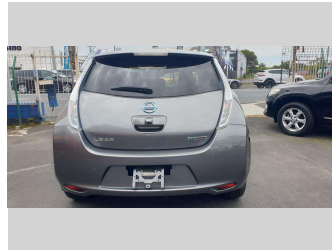

2014 Nissan LEAF X 24KWH

Purchase Price

\$7,490

Includes GST, Registration & Licensing

Finance may be available on this vehicle. Ask one of our friendly staff for more information.

Gain peace of mind with Mechanical Breakdown Insurance. **Ask us how.**

Body Style

Hatchback

Odometer

69,387 km

Engine

0 cc, Electric

Fuel Type

Electric

Transmission

Auto, Front Wheel

Wheels

17", Factory Alloys

VIN

7AT0DH8KX22116309

Interior

Black, BLACK