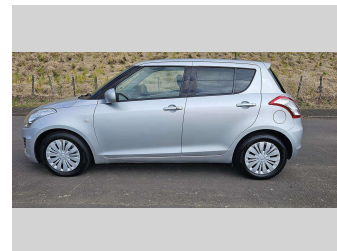

2015 Suzuki Swift RS-DJE , Hybrid

Purchase Price **\$13,990**
Includes GST, Registration & Licensing

Finance may be available on this vehicle. Ask one of our friendly staff for more information.

Gain peace of mind with Mechanical Breakdown Insurance. **Ask us how.**

- Top features**
- » Central Locking
 - » Child seat anchor poin...
 - » Climate Control
 - » Digital Display
 - » Electric retractable M...
 - » Indicator on side mirr...
 - » Informative Display
 - » ISOFIX Seats
 - » MP3 Player
 - » Muti Function Streerin...
 - » Push button Start
 - » Remote Locking
 - » Reversing Camera
 - » Smart key

Body Style
Hatchback

Odometer
83,540 km

Engine
1242 cc, 1.3

Fuel Type
Petrol

Transmission
CVT

Wheels
15", Wheel Caps

VIN
7AT0GK0CX23345924

Interior
Black, BLACK