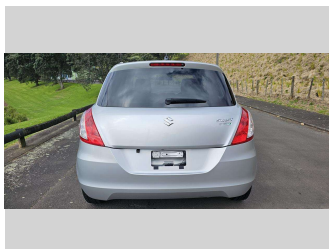

2015 Suzuki Swift RS-DJE , Hybrid

Purchase Price **\$13,990**
Includes GST, Registration & Licensing

Finance may be available on this vehicle. Ask one of our friendly staff for more information.

Gain peace of mind with Mechanical Breakdown Insurance. **Ask us how.**

- Top features**
- » Central Locking
 - » Child seat anchor poin...
 - » Climate Control
 - » Digital Display
 - » Electric retractable M...
 - » Indicator on side mirr...
 - » Informative Display
 - » ISOFIX Seats
 - » MP3 Player
 - » Muti Function Streerin...
 - » Push button Start
 - » Remote Locking
 - » Reversing Camera
 - » Smart key

Body Style
Hatchback

Odometer
83,540 km

Engine
1242 cc, 1.3

Fuel Type
Petrol

Transmission
CVT

Wheels
15", Wheel Caps

VIN
7AT0GK0CX23345924

Interior
Black, BLACK