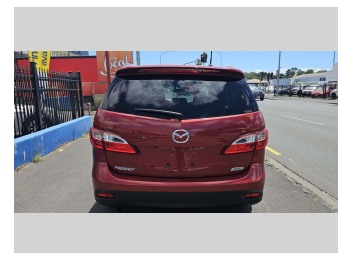

2016 Mazda Premacy 7 Seater

Purchase Price **\$14,990**
Includes GST, Registration & Licensing

Finance may be available on this vehicle. Ask one of our friendly staff for more information.

Gain peace of mind with Mechanical Breakdown Insurance. **Ask us how.**

Body Style
5 door, Station Wagon

Odometer
78,417 km

Engine
1997 cc, Internal Combustion

Fuel Type
Petrol

Transmission
Auto, Front Wheel

Wheels
16", Factory Alloys

VIN
7AT0C133X24133670

Interior
Black, BLACK