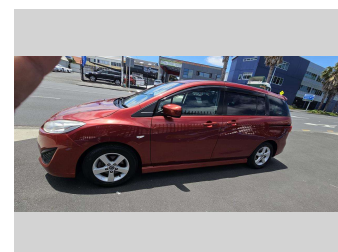

2016 Mazda Premacy 7 Seater

Purchase Price **\$14,990**
Includes GST, Registration & Licensing

Finance may be available on this vehicle. Ask one of our friendly staff for more information.

Gain peace of mind with Mechanical Breakdown Insurance. **Ask us how.**

Body Style
5 door, Station Wagon

Odometer
78,417 km

Engine
1997 cc, Internal Combustion

Fuel Type
Petrol

Transmission
Auto, Front Wheel

Wheels
16", Factory Alloys

VIN
7AT0C133X24133670

Interior
Black, BLACK