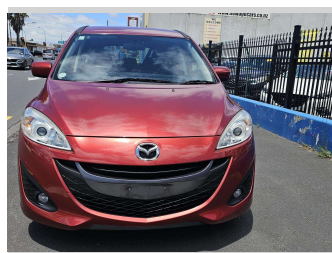

2016 Mazda Premacy 7 Seater

Purchase Price **\$14,990**
Includes GST, Registration & Licensing

Finance may be available on this vehicle. Ask one of our friendly staff for more information.

Gain peace of mind with Mechanical Breakdown Insurance. **Ask us how.**

Body Style
5 door, Station Wagon

Odometer
78,417 km

Engine
1997 cc, Internal Combustion

Fuel Type
Petrol

Transmission
Auto, Front Wheel

Wheels
16", Factory Alloys

VIN
7AT0C133X24133670

Interior
Black, BLACK