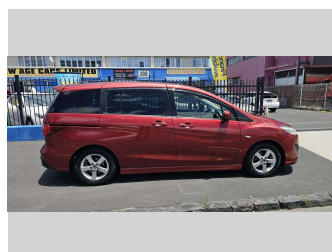

2016 Mazda Premacy 7 Seater

Purchase Price **\$14,990**
Includes GST, Registration & Licensing

Finance may be available on this vehicle. Ask one of our friendly staff for more information.

Gain peace of mind with Mechanical Breakdown Insurance. **Ask us how.**

Body Style
5 door, Station Wagon

Odometer
78,417 km

Engine
1997 cc, Internal Combustion

Fuel Type
Petrol

Transmission
Auto, Front Wheel

Wheels
16", Factory Alloys

VIN
7AT0C133X24133670

Interior
Black, BLACK