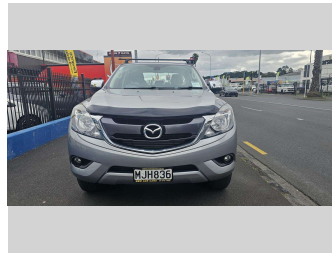

2019 Mazda Bt-50 GSX D/C W/S 3.2D/6AT

Purchase Price **\$24,990**
Includes GST, Registration & Licensing

Finance may be available on this vehicle. Ask one of our friendly staff for more information.

Gain peace of mind with Mechanical Breakdown Insurance. **Ask us how.**

Body Style
4 door, Ute

Odometer
139,934 km

Engine
3198 cc

Fuel Type
Diesel

Transmission
SPEED AUTO SKY ACTIVE,

Wheels
17", Factory Alloys

VIN
MM0UR0YG100009542

Interior
Black, BLACK