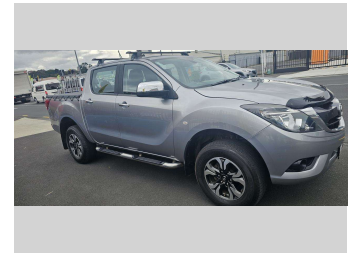

2019 Mazda Bt-50 GSX D/C W/S 3.2D/6AT

Purchase Price **\$24,990**
Includes GST, Registration & Licensing

Finance may be available on this vehicle. Ask one of our friendly staff for more information.

Gain peace of mind with Mechanical Breakdown Insurance. **Ask us how.**

Body Style
4 door, Ute

Odometer
139,934 km

Engine
3198 cc

Fuel Type
Diesel

Transmission
SPEED AUTO SKY ACTIVE,

Wheels
17", Factory Alloys

VIN
MM0UR0YG100009542

Interior
Black, BLACK