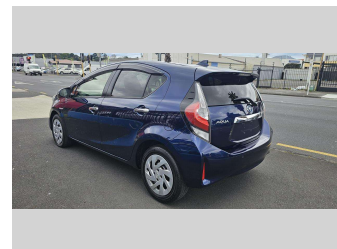

# 2019 Toyota AQUA Model S (Low KMS)

**Purchase Price** **\$18,990**  
Includes GST, Registration & Licensing

Finance may be available on this vehicle. Ask one of our friendly staff for more information.

Body Style  
**5 door, Hatchback**

Odometer  
**45,669 km**

Engine  
**1496 cc, Hybrid Petrol**

Fuel Type  
**Electricity**

Transmission  
**Auto, Front Wheel**

Wheels  
**15", Wheel Caps**

VIN  
**7AT0H65YX24806719**