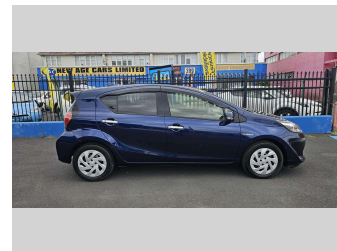

# 2019 Toyota AQUA Model S (Low KMS)

**Purchase Price** **\$18,990**  
Includes GST, Registration & Licensing

Finance may be available on this vehicle. Ask one of our friendly staff for more information.

Body Style  
**5 door, Hatchback**

Odometer  
**45,669 km**

Engine  
**1496 cc, Hybrid Petrol**

Fuel Type  
**Electricity**

Transmission  
**Auto, Front Wheel**

Wheels  
**15", Wheel Caps**

VIN  
**7AT0H65YX24806719**