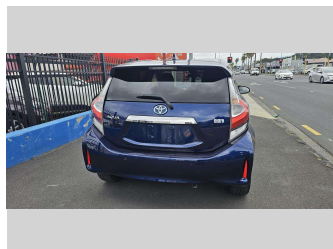

# 2019 Toyota AQUA Model S (Low KMS)

**Purchase Price** **\$18,990**  
Includes GST, Registration & Licensing

Finance may be available on this vehicle. Ask one of our friendly staff for more information.

Body Style  
**5 door, Hatchback**

Odometer  
**45,669 km**

Engine  
**1496 cc, Hybrid Petrol**

Fuel Type  
**Electricity**

Transmission  
**Auto, Front Wheel**

Wheels  
**15", Wheel Caps**

VIN  
**7AT0H65YX24806719**