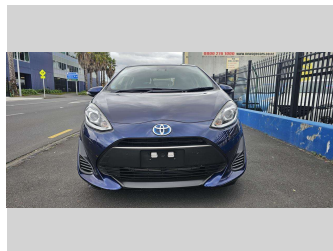

# 2019 Toyota AQUA Model S (Low KMS)

**Purchase Price** **\$18,990**  
Includes GST, Registration & Licensing

Finance may be available on this vehicle. Ask one of our friendly staff for more information.

Body Style  
**5 door, Hatchback**

Odometer  
**45,669 km**

Engine  
**1496 cc, Hybrid Petrol**

Fuel Type  
**Electricity**

Transmission  
**Auto, Front Wheel**

Wheels  
**15", Wheel Caps**

VIN  
**7AT0H65YX24806719**