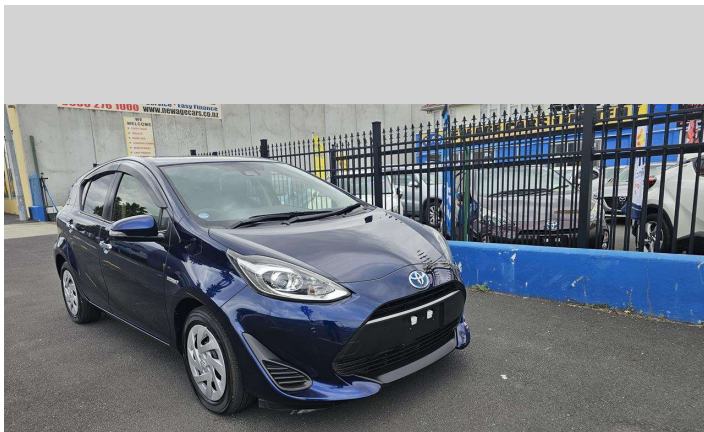

# 2019 Toyota AQUA Model S (Low KMS)

**Purchase Price** **\$18,990**  
Includes GST, Registration & Licensing

Finance may be available on this vehicle. Ask one of our friendly staff for more information.

Body Style  
**5 door, Hatchback**

Odometer  
**45,669 km**

Engine  
**1496 cc, Hybrid Petrol**

Fuel Type  
**Electricity**

Transmission  
**Auto, Front Wheel**

Wheels  
**15", Wheel Caps**

VIN  
**7AT0H65YX24806719**

Interior  
**Black, BLACK**

Safety

Based on 2023 UCSR rating for 12-20 models

Reg No.

-

Ext Colour  
**Blue**

History  
**Ex-Overseas**

Seats  
**5 seats, Fabric**