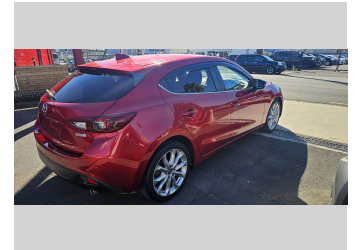

2015 Mazda Axela Sports

Purchase Price

\$16,990

Includes GST, Registration & Licensing

Finance may be available on this vehicle. Ask one of our friendly staff for more information.

Gain peace of mind with Mechanical Breakdown Insurance. **Ask us how.**

Body Style

5 door, Hatchback

Odometer

74,332 km

Engine

1997 cc, Internal Combustion

Fuel Type

Petrol

Transmission

Auto, Front Wheel

Wheels

16", Factory Alloys

VIN

7AT0C13JX24110016

Interior

Black, BLACK