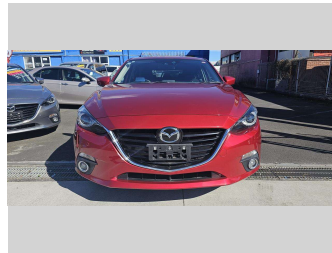

2015 Mazda Axela Sports

Purchase Price

\$16,990

Includes GST, Registration & Licensing

Finance may be available on this vehicle. Ask one of our friendly staff for more information.

Gain peace of mind with Mechanical Breakdown Insurance. **Ask us how.**

Body Style

5 door, Hatchback

Odometer

74,332 km

Engine

1997 cc, Internal Combustion

Fuel Type

Petrol

Transmission

Auto, Front Wheel

Wheels

16", Factory Alloys

VIN

7AT0C13JX24110016

Interior

Black, BLACK