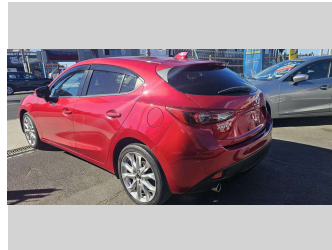

2015 Mazda Axela Sports

Purchase Price

\$16,990

Includes GST, Registration & Licensing

Finance may be available on this vehicle. Ask one of our friendly staff for more information.

Gain peace of mind with Mechanical Breakdown Insurance. **Ask us how.**

Body Style

5 door, Hatchback

Odometer

74,332 km

Engine

1997 cc, Internal Combustion

Fuel Type

Petrol

Transmission

Auto, Front Wheel

Wheels

16", Factory Alloys

VIN

7AT0C13JX24110016

Interior

Black, BLACK