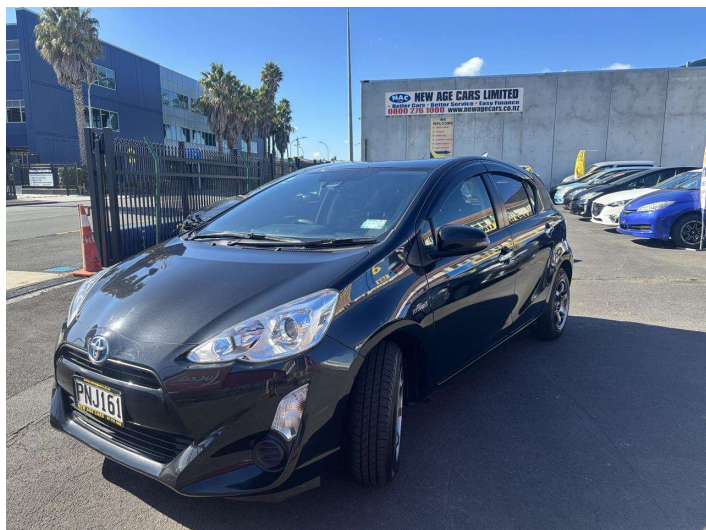

2016 TOYOTA AQUA

Purchase Price

\$12,990

Includes GST
Excludes on-road costs of \$490

Finance may be available on this vehicle. Ask one of our friendly staff for more information.

Gain peace of mind with Mechanical Breakdown Insurance. **Ask us how.**

Top features

- » Air Conditioning
- » Bluetooth Stereo
- » Central Locking
- » Lane Assist
- » Muti Function Streering Wheel
- » Power Steering
- » Push button Start

Body Style
Hatchback

Odometer
93,299 km

Engine
1496 cc, Hybrid

Fuel Type
Hybrid

Transmission
Auto

Wheels
-

VIN
7AT0H65YX22582273

Interior
-

Safety

Based on 2024 UCSR rating for 12-20 models

Reg No.
PNJ161

Ext Colour
Black

History
Ex-Overseas

Seats
5 seats

CO2 Emissions
★★★★☆
92 grams/km

Energy Economy
★★★★☆☆

Annual fuel cost of \$1,530
3.9L per 100km

Cost per year is an estimate based on petrol price of \$2.80 per litre and an average distance of 14000 km. Emissions and Energy Economy figures standardised to 3P WLTP.