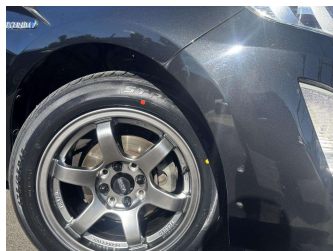

2016 TOYOTA AQUA

Purchase Price

$12,990

Includes GST
Excludes on-road costs of $490

Finance may be available on this vehicle. Ask one of our friendly staff for more information.

Gain peace of mind with Mechanical Breakdown Insurance. **Ask us how.**

Top features

- » Air Conditioning
- » Bluetooth Stereo
- » Central Locking
- » Lane Assist
- » Muti Function Streering Wheel
- » Power Steering
- » Push button Start

Body Style
Hatchback

Odometer
93,299 km

Engine
1496 cc, Hybrid

Fuel Type
Hybrid

Transmission
Auto

Wheels
-

VIN
7AT0H65YX22582273

Interior
-

Safety

Based on 2024 UCSR rating for 12-20 models

Reg No.
PNJ161

Ext Colour
Black

History
Ex-Overseas

Seats
5 seats

CO2 Emissions
★★★★☆
92 grams/km

Energy Economy
★★★★☆☆

Annual fuel cost of $1,530
3.9L per 100km

Cost per year is an estimate based on petrol price of $2.80 per litre and an average distance of 14000 km. Emissions and Energy Economy figures standardised to 3P WLTP.

Stock ID: 543835

New Age Cars | Phone 09 2761000 | Email info@newagecars.co.nz
209 Great South Road, Opposite to Otahuhu Police Station, Otahuhu, Auckland
1062, New Zealand
www.newagecars.co.nz