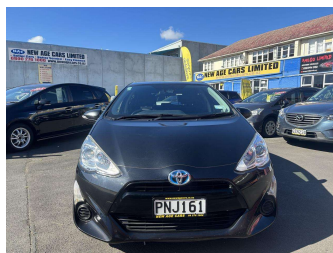

2016 TOYOTA AQUA

Purchase Price

\$12,990

Includes GST
Excludes on-road costs of \$490

Finance may be available on this vehicle. Ask one of our friendly staff for more information.

Gain peace of mind with Mechanical Breakdown Insurance. **Ask us how.**

Top features

- » Air Conditioning
- » Bluetooth Stereo
- » Central Locking
- » Lane Assist
- » Muti Function Streering Wheel
- » Power Steering
- » Push button Start

Body Style
Hatchback

Odometer
93,299 km

Engine
1496 cc, Hybrid

Fuel Type
Hybrid

Transmission
Auto

Wheels
-

VIN
7AT0H65YX22582273

Interior
-

Safety

Based on 2024 UCSR rating for 12-20 models

Reg No.
PNJ161

Ext Colour
Black

History
Ex-Overseas

Seats
5 seats

CO2 Emissions
★★★★☆
92 grams/km

Energy Economy
★★★★☆☆

Annual fuel cost of \$1,530
3.9L per 100km

Cost per year is an estimate based on petrol price of \$2.80 per litre and an average distance of 14000 km. Emissions and Energy Economy figures standardised to 3P WLTP.