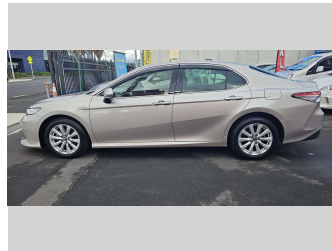

2017 Toyota Camry G

Purchase Price **\$22,990**
Includes GST
 Excludes on-road costs of \$490

Finance may be available on this vehicle. Ask one of our friendly staff for more information.

Gain peace of mind with Mechanical Breakdown Insurance. **Ask us how.**

Body Style
4 door, Sedan

Odometer
68,152 km

Engine
2487 cc, Hybrid Petrol

Fuel Type
Hybrid

Transmission
6 Speed Automatic, Front Wheel

Wheels
18", Factory Alloys

VIN
7AT0H604X24016817

Interior
Black, BLACK

Based on 2023 UCSR rating for 11-17 models

Reg No.
 -

Ext Colour
Cream

History
Ex-Overseas

Seats
5 seats, Fabric

CO2 Emissions
 ★★★★★☆
104 grams/km

Energy Economy
 ★★★★★☆
**Annual fuel cost of \$1,720
 4.4L per 100km**