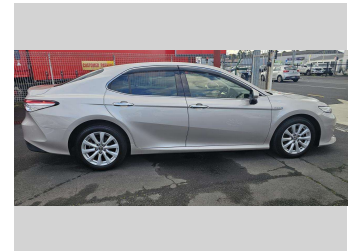

2017 Toyota Camry G

Purchase Price **\$22,990**
Includes GST
 Excludes on-road costs of \$490

Finance may be available on this vehicle. Ask one of our friendly staff for more information.

Gain peace of mind with Mechanical Breakdown Insurance. **Ask us how.**

Body Style
4 door, Sedan

Odometer
68,152 km

Engine
2487 cc, Hybrid Petrol

Fuel Type
Hybrid

Transmission
6 Speed Automatic, Front Wheel

Wheels
18", Factory Alloys

VIN
7AT0H604X24016817

Interior
Black, BLACK

Based on 2023 UCSR rating for 11-17 models

Reg No.
 -

Ext Colour
Cream

History
Ex-Overseas

Seats
5 seats, Fabric

CO2 Emissions
 ★★★★★☆
104 grams/km

Energy Economy
 ★★★★★☆
**Annual fuel cost of \$1,720
 4.4L per 100km**