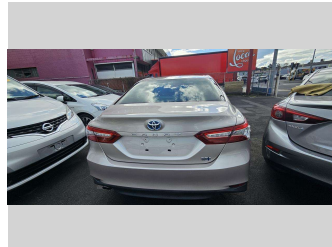

2017 Toyota Camry G

Purchase Price **\$22,990**
Includes GST
 Excludes on-road costs of \$490

Finance may be available on this vehicle. Ask one of our friendly staff for more information.

Gain peace of mind with Mechanical Breakdown Insurance. **Ask us how.**

Body Style
4 door, Sedan

Odometer
68,152 km

Engine
2487 cc, Hybrid Petrol

Fuel Type
Hybrid

Transmission
6 Speed Automatic, Front Wheel

Wheels
18", Factory Alloys

VIN
7AT0H604X24016817

Interior
Black, BLACK

Based on 2023 UCSR rating for 11-17 models

Reg No.
 -

Ext Colour
Cream

History
Ex-Overseas

Seats
5 seats, Fabric

CO2 Emissions
 ★★★★★☆
104 grams/km

Energy Economy
 ★★★★★☆
**Annual fuel cost of \$1,720
 4.4L per 100km**