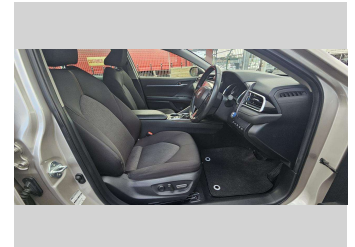

2017 Toyota Camry G