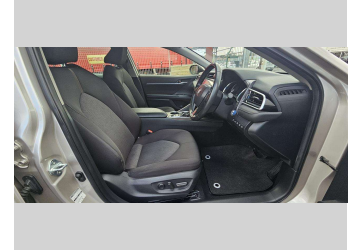

2017 Toyota Camry G