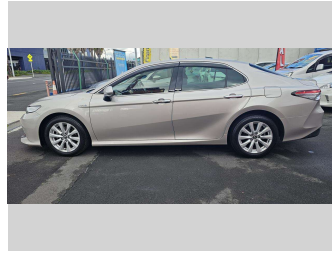

2017 Toyota Camry G

Purchase Price **\$27,990**
Includes GST, Registration & Licensing

Finance may be available on this vehicle. Ask one of our friendly staff for more information.

Gain peace of mind with Mechanical Breakdown Insurance. **Ask us how.**

Body Style
4 door, Sedan

Odometer
68,152 km

Engine
2487 cc, Hybrid Petrol

Fuel Type
Hybrid

Transmission
6 Speed Automatic, Front Wheel

Wheels
18", Factory Alloys

VIN
7AT0H604X24016817

Interior
Black, BLACK