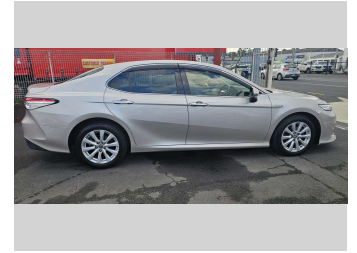

2017 Toyota Camry G

Purchase Price **\$27,990**
Includes GST, Registration & Licensing

Finance may be available on this vehicle. Ask one of our friendly staff for more information.

Gain peace of mind with Mechanical Breakdown Insurance. **Ask us how.**

Body Style
4 door, Sedan

Odometer
68,152 km

Engine
2487 cc, Hybrid Petrol

Fuel Type
Hybrid

Transmission
6 Speed Automatic, Front Wheel

Wheels
18", Factory Alloys

VIN
7AT0H604X24016817

Interior
Black, BLACK