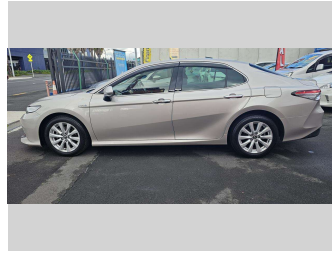

# 2017 Toyota Camry G

**Purchase Price** **\$27,990**  
Includes GST, Registration & Licensing

Finance may be available on this vehicle. Ask one of our friendly staff for more information.

Gain peace of mind with Mechanical Breakdown Insurance. **Ask us how.**

Body Style  
**4 door, Sedan**

Odometer  
**68,152 km**

Engine  
**2487 cc, Hybrid Petrol**

Fuel Type  
**Hybrid**

Transmission  
**6 Speed Automatic, Front Wheel**

Wheels  
**18", Factory Alloys**

VIN  
**7AT0H604X24016817**