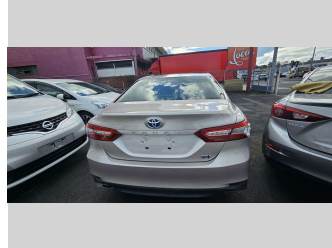

# 2017 Toyota Camry G

**Purchase Price** **\$27,990**  
Includes GST, Registration & Licensing

Finance may be available on this vehicle. Ask one of our friendly staff for more information.

Gain peace of mind with Mechanical Breakdown Insurance. **Ask us how.**

Body Style  
**4 door, Sedan**

Odometer  
**68,152 km**

Engine  
**2487 cc, Hybrid Petrol**

Fuel Type  
**Hybrid**

Transmission  
**6 Speed Automatic, Front Wheel**

Wheels  
**18", Factory Alloys**

VIN  
**7AT0H604X24016817**