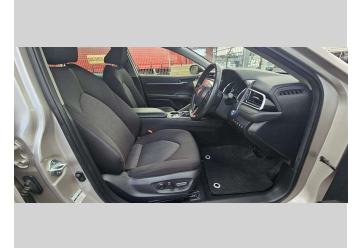

2017 Toyota Camry G

Purchase Price **$27,990**
Includes GST, Registration & Licensing

Finance may be available on this vehicle. Ask one of our friendly staff for more information.

Gain peace of mind with Mechanical Breakdown Insurance. **Ask us how.**

Top features

- » 16 Valve
- » 4 cylinder
- » Air Conditioning
- » Alloy wheels
- » AUX/ USB Port
- » Car Alarm
- » Central Locking
- » Central Locking
- » Child seat anchor poin...
- » Climate Control
- » Cruise Control
- » Cruise Control
- » Day tome running Lamps
- » Digital Display
- » Electric Mirrors
- » Electric retractable M...
- » Electric Seats
- » Electric Windows

Body Style
4 door, Sedan

Odometer
68,152 km

Engine
2487 cc, Hybrid Petrol

Fuel Type
Hybrid

Transmission
6 Speed Automatic, Front Wheel

Wheels
18", Factory Alloys

VIN
7AT0H604X24016817

Interior
Black, BLACK

Safety

Based on 2023 UCSR rating for 11-17 models

Reg No.
-

Ext Colour
Cream

History
Ex-Overseas

Seats
5 seats, Fabric

CO2 Emissions
★★★★☆
104 grams/km

Energy Economy
★★★★☆
Annual fuel cost of $1,720
4.4L per 100km

Cost per year is an estimate based on petrol price of $2.80 per litre and an average distance of 14000 km. Emissions and Energy Economy figures standardised to 3P WLTP.

Stock ID: 220524

New Age Cars | Phone 09 2761000 | Email info@newagecars.co.nz
209 Great South Road, Opposite to Otahuhu Police Station, Otahuhu, Auckland
1062, New Zealand
www.newagecars.co.nz