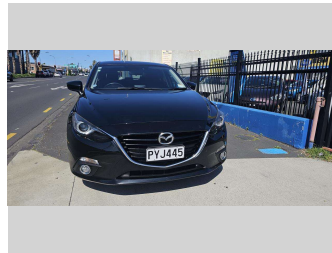

2014 Mazda Axela

Purchase Price **\$14,490**
Includes GST, Registration & Licensing

Finance may be available on this vehicle. Ask one of our friendly staff for more information.

Gain peace of mind with Mechanical Breakdown Insurance. **Ask us how.**

Body Style
5 door, Hatchback

Odometer
125,896 km

Engine
1496 cc, Internal Combustion

Fuel Type
Petrol

Transmission
Auto, Front Wheel

Wheels
16", Factory Alloys

VIN
7AT0C13JX23103151

Interior
-