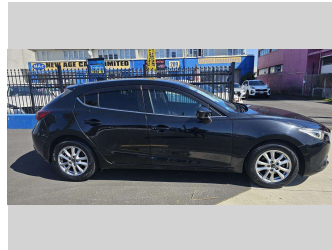

2014 Mazda Axela

Purchase Price **\$14,490**
Includes GST, Registration & Licensing

Finance may be available on this vehicle. Ask one of our friendly staff for more information.

Gain peace of mind with Mechanical Breakdown Insurance. **Ask us how.**

Body Style
5 door, Hatchback

Odometer
125,896 km

Engine
1496 cc, Internal Combustion

Fuel Type
Petrol

Transmission
Auto, Front Wheel

Wheels
16", Factory Alloys

VIN
7AT0C13JX23103151

Interior
-