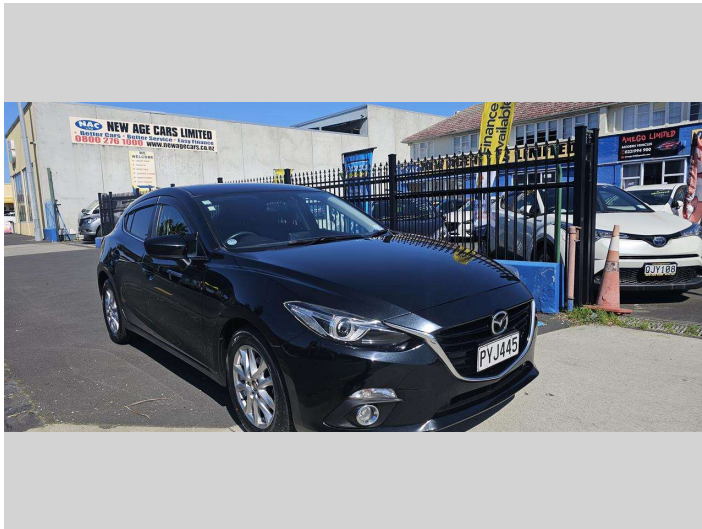

2014 Mazda Axela

Purchase Price **\$14,490**
Includes GST, Registration & Licensing

Finance may be available on this vehicle. Ask one of our friendly staff for more information.

Gain peace of mind with Mechanical Breakdown Insurance. **Ask us how.**

Body Style
5 door, Hatchback

Odometer
125,896 km

Engine
1496 cc, Internal Combustion

Fuel Type
Petrol

Transmission
Auto, Front Wheel

Wheels
16", Factory Alloys

VIN
7AT0C13JX23103151

Interior
-

Safety

Based on 2023 UCSR rating for 13-19 models

Reg No.
PYJ445

Ext Colour
Black

History
Ex-Overseas

Seats
-

CO2 Emissions
★★★★☆
146 grams/km

Energy Economy
★★★★☆☆
Annual fuel cost of \$2,390
6.1L per 100km