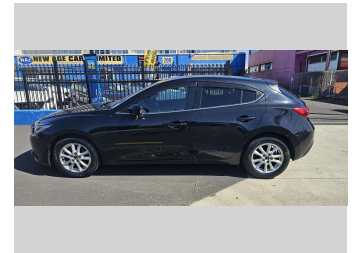

2014 Mazda Axela

Purchase Price **\$14,490**
Includes GST, Registration & Licensing

Finance may be available on this vehicle. Ask one of our friendly staff for more information.

Gain peace of mind with Mechanical Breakdown Insurance. **Ask us how.**

Body Style
5 door, Hatchback

Odometer
125,896 km

Engine
1496 cc, Internal Combustion

Fuel Type
Petrol

Transmission
Auto, Front Wheel

Wheels
16", Factory Alloys

VIN
7AT0C13JX23103151

Interior
-