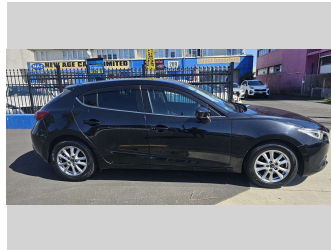

2014 Mazda Axela

Purchase Price **\$14,490**
Includes GST, Registration & Licensing

Finance may be available on this vehicle. Ask one of our friendly staff for more information.

Gain peace of mind with Mechanical Breakdown Insurance. **Ask us how.**

Body Style
5 door, Hatchback

Odometer
125,896 km

Engine
1496 cc, Internal Combustion

Fuel Type
Petrol

Transmission
Auto, Front Wheel

Wheels
16", Factory Alloys

VIN
7AT0C13JX23103151

Interior
-