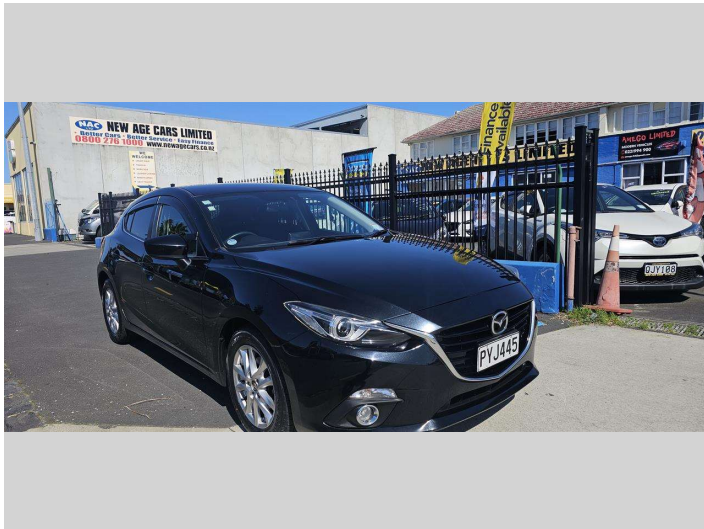

2014 Mazda Axela

Purchase Price **\$14,490**
Includes GST, Registration & Licensing

Finance may be available on this vehicle. Ask one of our friendly staff for more information.

Gain peace of mind with Mechanical Breakdown Insurance. **Ask us how.**

Body Style
5 door, Hatchback

Odometer
125,896 km

Engine
1496 cc, Internal Combustion

Fuel Type
Petrol

Transmission
Auto, Front Wheel

Wheels
16", Factory Alloys

VIN
7AT0C13JX23103151

Interior
-