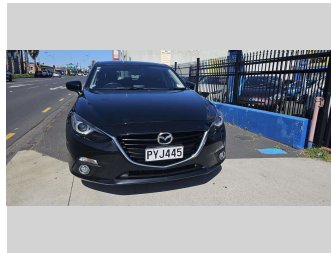

2014 Mazda Axela

Purchase Price **\$14,490**
Includes GST, Registration & Licensing

Finance may be available on this vehicle. Ask one of our friendly staff for more information.

Gain peace of mind with Mechanical Breakdown Insurance. **Ask us how.**

Body Style
5 door, Hatchback

Odometer
125,896 km

Engine
1496 cc, Internal Combustion

Fuel Type
Petrol

Transmission
Auto, Front Wheel

Wheels
16", Factory Alloys

VIN
7AT0C13JX23103151

Interior
-