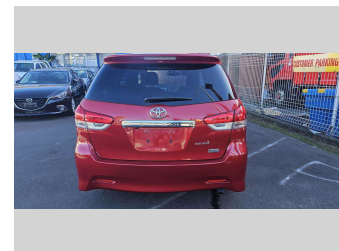

# 2009 TOYOTA WISH 1.8S

**Purchase Price** **\$14,990**  
Includes GST, Registration & Licensing

Finance may be available on this vehicle. Ask one of our friendly staff for more information.

Gain peace of mind with Mechanical Breakdown Insurance. **Ask us how.**

**Body Style**  
**5 door, Wagon**

**Odometer**  
**62,458 km**

**Engine**  
**1797 cc, Internal Combustion**

**Fuel Type**  
**Petrol**

**Transmission**  
**SPEED AUTO SKY ACTIVE,**

**Wheels**  
**15", Factory Alloys**