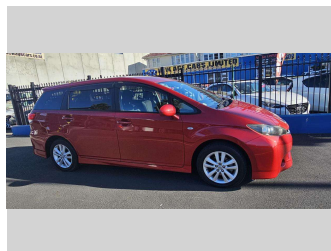

# 2009 TOYOTA WISH 1.8S

**Purchase Price** **\$14,990**  
Includes GST, Registration & Licensing

Finance may be available on this vehicle. Ask one of our friendly staff for more information.

Gain peace of mind with Mechanical Breakdown Insurance. **Ask us how.**

- Top features**
- » 16 Valve
  - » 4 cylinder
  - » Air Conditioning
  - » Alloy wheels
  - » AUX
  - » Central Locking
  - » Child seat anchor poin...
  - » Climate Control
  - » Digital Display
  - » Electric Mirrors
  - » Electric retractable M...
  - » Electric Windows
  - » Fog Lights
  - » Immobiliser
  - » Indicator on side mirr...
  - » Informative Display
  - » ISOFIX Seats
  - » MP3 Player

**Body Style**  
**5 door, Wagon**

**Odometer**  
**62,458 km**

**Engine**  
**1797 cc, Internal Combustion**

**Fuel Type**  
**Petrol**

**Transmission**  
**SPEED AUTO SKY ACTIVE,**

**Wheels**  
**15", Factory Alloys**