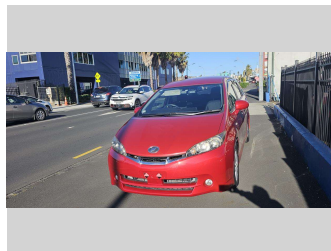

# 2009 TOYOTA WISH 1.8S

**Purchase Price** **\$14,990**  
Includes GST, Registration & Licensing

Finance may be available on this vehicle. Ask one of our friendly staff for more information.

Gain peace of mind with Mechanical Breakdown Insurance. **Ask us how.**

**Body Style**  
**5 door, Wagon**

**Odometer**  
**62,458 km**

**Engine**  
**1797 cc, Internal Combustion**

**Fuel Type**  
**Petrol**

**Transmission**  
**SPEED AUTO SKY ACTIVE,**

**Wheels**  
**15", Factory Alloys**