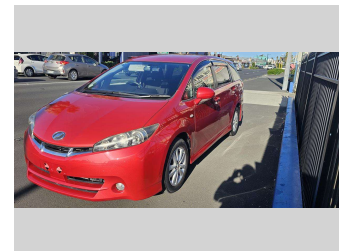

# 2009 TOYOTA WISH 1.8S

**Purchase Price** **\$14,990**  
Includes GST, Registration & Licensing

Finance may be available on this vehicle. Ask one of our friendly staff for more information.

Gain peace of mind with Mechanical Breakdown Insurance. **Ask us how.**

- Top features**
- » 16 Valve
  - » 4 cylinder
  - » Air Conditioning
  - » Alloy wheels
  - » AUX
  - » Central Locking
  - » Child seat anchor poin...
  - » Climate Control
  - » Digital Display
  - » Electric Mirrors
  - » Electric retractable M...
  - » Electric Windows
  - » Fog Lights
  - » Immobiliser
  - » Indicator on side mirr...
  - » Informative Display
  - » ISOFIX Seats
  - » MP3 Player

**Body Style**  
**5 door, Wagon**

**Odometer**  
**62,458 km**

**Engine**  
**1797 cc, Internal Combustion**

**Fuel Type**  
**Petrol**

**Transmission**  
**SPEED AUTO SKY ACTIVE,**

**Wheels**  
**15", Factory Alloys**