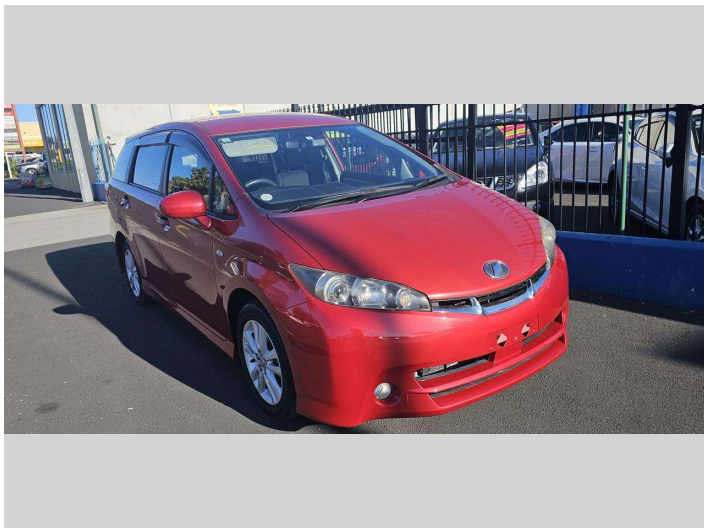

# 2009 TOYOTA WISH 1.8S

**Purchase Price** **\$14,990**  
Includes GST, Registration & Licensing

Finance may be available on this vehicle. Ask one of our friendly staff for more information.

Gain peace of mind with Mechanical Breakdown Insurance. **Ask us how.**

- Top features**
- » 16 Valve
  - » 4 cylinder
  - » Air Conditioning
  - » Alloy wheels
  - » AUX
  - » Central Locking
  - » Child seat anchor poin...
  - » Climate Control
  - » Digital Display
  - » Electric Mirrors
  - » Electric retractable M...
  - » Electric Windows
  - » Fog Lights
  - » Immobiliser
  - » Indicator on side mirr...
  - » Informative Display
  - » ISOFIX Seats
  - » MP3 Player

**Body Style**  
**5 door, Wagon**

**Odometer**  
**62,458 km**

**Engine**  
**1797 cc, Internal Combustion**

**Fuel Type**  
**Petrol**

**Transmission**  
**SPEED AUTO SKY ACTIVE,**

**Wheels**  
**15", Factory Alloys**

**VIN**  
**7AT0H64BX24021336**

**Interior**  
**Black, BLACK**

**Safety**  
-

**Reg No.**  
-

**Ext Colour**  
**Red**

**History**  
-

**Seats**  
**5 seats, Fabric**

**CO2 Emissions**  
-