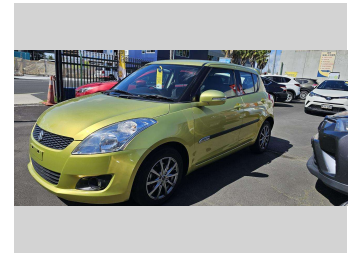

2013 Suzuki Swift RS 1.4 5DR AT

Purchase Price **\$9,490**
Includes GST, Registration & Licensing

Finance may be available on this vehicle. Ask one of our friendly staff for more information.

Gain peace of mind with Mechanical Breakdown Insurance. **Ask us how.**

Body Style
5 door, Hatchback

Odometer
80,961 km

Engine
1372 cc, Petrol

Fuel Type
Petrol

Transmission
Auto, Front Wheel

Wheels
15", Custom Alloys

VIN
JSAFZC82S00134834

Interior
Black, BLACK