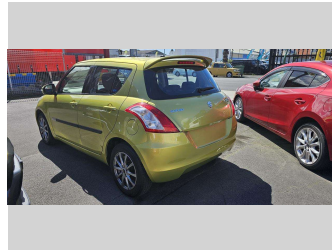

2013 Suzuki Swift RS 1.4 5DR AT

Purchase Price **\$9,490**
Includes GST, Registration & Licensing

Finance may be available on this vehicle. Ask one of our friendly staff for more information.

Gain peace of mind with Mechanical Breakdown Insurance. **Ask us how.**

Body Style
5 door, Hatchback

Odometer
80,961 km

Engine
1372 cc, Petrol

Fuel Type
Petrol

Transmission
Auto, Front Wheel

Wheels
15", Custom Alloys

VIN
JSAFZC82S00134834

Interior
Black, BLACK