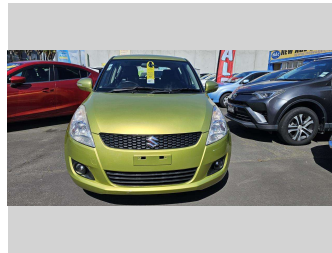

2013 Suzuki Swift RS 1.4 5DR AT

Purchase Price **\$9,490**
Includes GST, Registration & Licensing

Finance may be available on this vehicle. Ask one of our friendly staff for more information.

Gain peace of mind with Mechanical Breakdown Insurance. **Ask us how.**

Body Style
5 door, Hatchback

Odometer
80,961 km

Engine
1372 cc, Petrol

Fuel Type
Petrol

Transmission
Auto, Front Wheel

Wheels
15", Custom Alloys

VIN
JSAFZC82S00134834

Interior
Black, BLACK