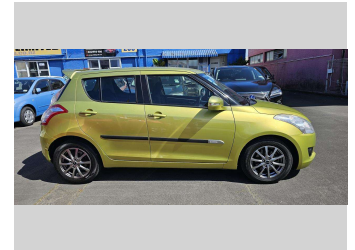

2013 Suzuki Swift RS 1.4 5DR AT

Purchase Price **\$9,490**
Includes GST, Registration & Licensing

Finance may be available on this vehicle. Ask one of our friendly staff for more information.

Gain peace of mind with Mechanical Breakdown Insurance. **Ask us how.**

Body Style
5 door, Hatchback

Odometer
80,961 km

Engine
1372 cc, Petrol

Fuel Type
Petrol

Transmission
Auto, Front Wheel

Wheels
15", Custom Alloys

VIN
JSAFZC82S00134834

Interior
Black, BLACK