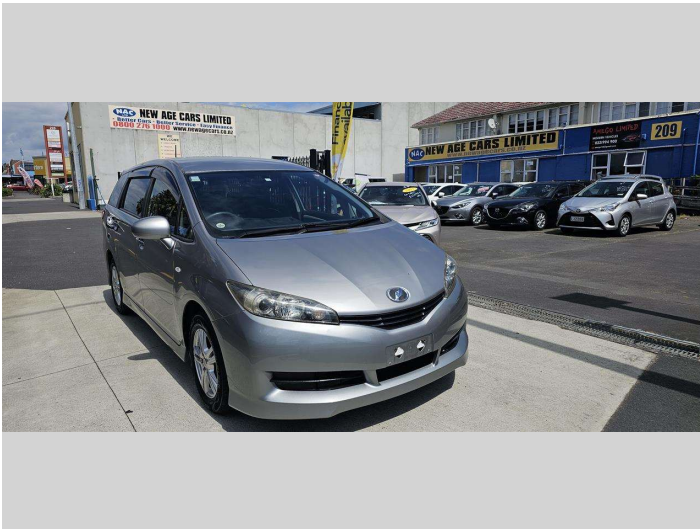

# 2012 Toyota Wish 7 Seater

**Purchase Price** **\$14,990**  
Includes GST, Registration & Licensing

Finance may be available on this vehicle. Ask one of our friendly staff for more information.

Gain peace of mind with Mechanical Breakdown Insurance. **Ask us how.**

Body Style  
**5 door, Station Wagon**

Odometer  
**65,985 km**

Engine  
**1797 cc, Internal Combustion**

Fuel Type  
**Petrol**

Transmission  
**5-Speed Auto, Front Wheel**

Wheels  
**15", Custom Alloys**

VIN  
**7AT0H64BX24127527**

Interior  
**Black, BLACK**

Safety  
  
Based on 2023 VSRR rating

Reg No.  
-

Ext Colour  
**Grey**

History  
**Ex-Overseas**

Seats  
**7 seats, Fabric**

CO2 Emissions  
**★★★★☆**  
**176 grams/km**