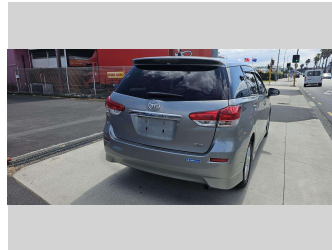

# 2012 Toyota Wish 7 Seater

**Purchase Price** **\$14,990**  
Includes GST, Registration & Licensing

Finance may be available on this vehicle. Ask one of our friendly staff for more information.

Gain peace of mind with Mechanical Breakdown Insurance. **Ask us how.**

Body Style  
**5 door, Station Wagon**

Odometer  
**65,985 km**

Engine  
**1797 cc, Internal Combustion**

Fuel Type  
**Petrol**

Transmission  
**5-Speed Auto, Front Wheel**

Wheels  
**15", Custom Alloys**