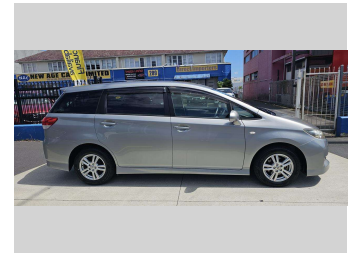

# 2012 Toyota Wish 7 Seater

**Purchase Price** **\$14,990**  
Includes GST, Registration & Licensing

Finance may be available on this vehicle. Ask one of our friendly staff for more information.

Gain peace of mind with Mechanical Breakdown Insurance. **Ask us how.**

Body Style  
**5 door, Station Wagon**

Odometer  
**65,985 km**

Engine  
**1797 cc, Internal Combustion**

Fuel Type  
**Petrol**

Transmission  
**5-Speed Auto, Front Wheel**

Wheels  
**15", Custom Alloys**