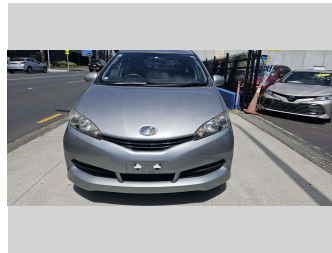

# 2012 Toyota Wish 7 Seater

**Purchase Price** **\$14,990**  
Includes GST, Registration & Licensing

Finance may be available on this vehicle. Ask one of our friendly staff for more information.

Gain peace of mind with Mechanical Breakdown Insurance. **Ask us how.**

Body Style  
**5 door, Station Wagon**

Odometer  
**65,985 km**

Engine  
**1797 cc, Internal Combustion**

Fuel Type  
**Petrol**

Transmission  
**5-Speed Auto, Front Wheel**

Wheels  
**15", Custom Alloys**