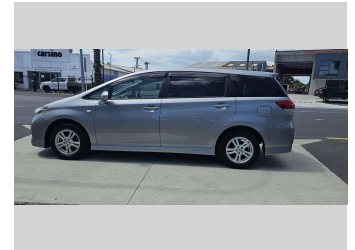

# 2012 Toyota Wish 7 Seater

**Purchase Price** **\$14,990**  
Includes GST, Registration & Licensing

Finance may be available on this vehicle. Ask one of our friendly staff for more information.

Gain peace of mind with Mechanical Breakdown Insurance. **Ask us how.**

Body Style  
**5 door, Station Wagon**

Odometer  
**65,985 km**

Engine  
**1797 cc, Internal Combustion**

Fuel Type  
**Petrol**

Transmission  
**5-Speed Auto, Front Wheel**

Wheels  
**15", Custom Alloys**