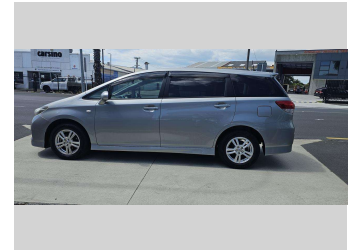

2012 Toyota Wish 7 Seater

Purchase Price **\$14,990**
Includes GST, Registration & Licensing

Finance may be available on this vehicle. Ask one of our friendly staff for more information.

Gain peace of mind with Mechanical Breakdown Insurance. **Ask us how.**

Body Style
5 door, Station Wagon

Odometer
65,985 km

Engine
1797 cc, Internal Combustion

Fuel Type
Petrol

Transmission
5-Speed Auto, Front Wheel

Wheels
15", Custom Alloys

VIN
7AT0H64BX24127527

Interior
Black, BLACK

Safety

Based on 2023 VSRR rating

Reg No.
-

Ext Colour
Grey

History
Ex-Overseas

Seats
7 seats, Fabric

CO2 Emissions
★★★★☆
176 grams/km

Energy Economy
★★☆☆☆
Annual fuel cost of \$2,900
7.4L per 100km