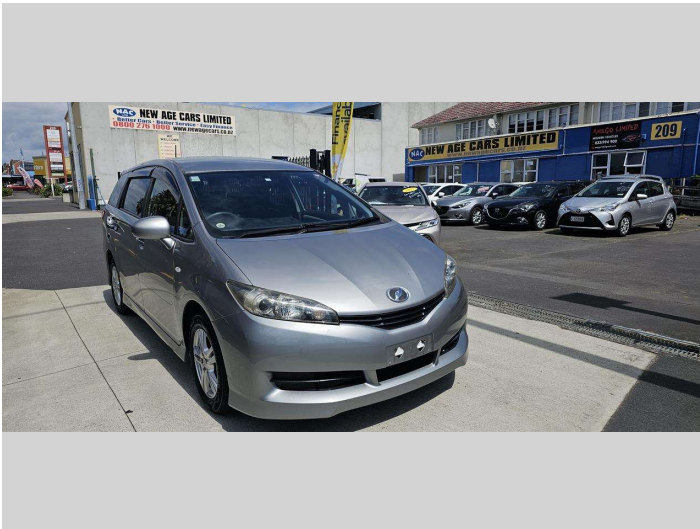

2012 Toyota Wish 7 Seater

Purchase Price **\$14,990**
Includes GST, Registration & Licensing

Finance may be available on this vehicle. Ask one of our friendly staff for more information.

Gain peace of mind with Mechanical Breakdown Insurance. **Ask us how.**

Top features

- » 16 Valve
- » 4 cylinder
- » Alloy wheels
- » AUX/ USB Port
- » Central Locking
- » Child seat anchor poin...
- » Climate Control
- » Digital Display
- » Electric Mirrors
- » Electric Windows
- » Immobiliser
- » Indicator on side mirr...
- » Passenger airbag
- » Power Steering
- » Remote Locking
- » Reversing Camera

Body Style
5 door, Station Wagon

Odometer
65,985 km

Engine
1797 cc, Internal Combustion

Fuel Type
Petrol

Transmission
5-Speed Auto, Front Wheel

Wheels
15", Custom Alloys

VIN
7AT0H64BX24127527

Interior
Black, BLACK

Safety

Based on 2023 VSRR rating

Reg No.
-

Ext Colour
Grey

History
Ex-Overseas

Seats
7 seats, Fabric

CO2 Emissions
★★★★☆
176 grams/km

Energy Economy
★★☆☆☆
Annual fuel cost of \$2,900
7.4L per 100km