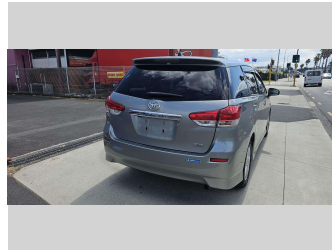

2012 Toyota Wish 7 Seater

Purchase Price **\$14,990**
Includes GST, Registration & Licensing

Finance may be available on this vehicle. Ask one of our friendly staff for more information.

Gain peace of mind with Mechanical Breakdown Insurance. **Ask us how.**

Body Style
5 door, Station Wagon

Odometer
65,985 km

Engine
1797 cc, Internal Combustion

Fuel Type
Petrol

Transmission
5-Speed Auto, Front Wheel

Wheels
15", Custom Alloys

VIN
7AT0H64BX24127527

Interior
Black, BLACK