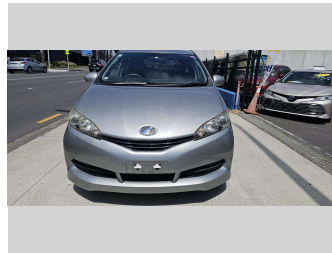

2012 Toyota Wish 7 Seater

Purchase Price **\$14,990**
Includes GST, Registration & Licensing

Finance may be available on this vehicle. Ask one of our friendly staff for more information.

Gain peace of mind with Mechanical Breakdown Insurance. **Ask us how.**

Body Style
5 door, Station Wagon

Odometer
65,985 km

Engine
1797 cc, Internal Combustion

Fuel Type
Petrol

Transmission
5-Speed Auto, Front Wheel

Wheels
15", Custom Alloys

VIN
7AT0H64BX24127527

Interior
Black, BLACK

Safety

Based on 2023 VSRR rating

Reg No.
-

Ext Colour
Grey

History
Ex-Overseas

Seats
7 seats, Fabric

CO2 Emissions
★★★★☆
176 grams/km

Energy Economy
★★☆☆☆
Annual fuel cost of \$2,900
7.4L per 100km