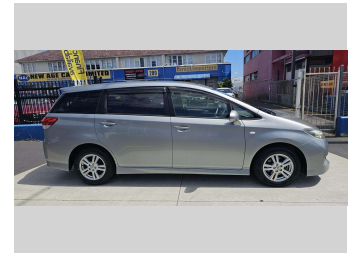

2012 Toyota Wish 7 Seater

Purchase Price **\$14,990**
Includes GST, Registration & Licensing

Finance may be available on this vehicle. Ask one of our friendly staff for more information.

Gain peace of mind with Mechanical Breakdown Insurance. **Ask us how.**

Body Style
5 door, Station Wagon

Odometer
65,985 km

Engine
1797 cc, Internal Combustion

Fuel Type
Petrol

Transmission
5-Speed Auto, Front Wheel

Wheels
15", Custom Alloys

VIN
7AT0H64BX24127527

Interior
Black, BLACK

Safety

Based on 2023 VSRR rating

Reg No.
-

Ext Colour
Grey

History
Ex-Overseas

Seats
7 seats, Fabric

CO2 Emissions
★★★★☆
176 grams/km

Energy Economy
★★☆☆☆
Annual fuel cost of \$2,900
7.4L per 100km