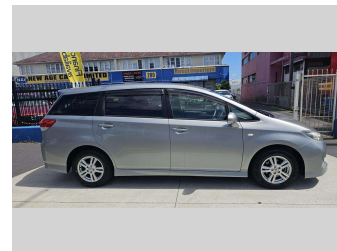

# 2012 Toyota Wish 7 Seater

**Purchase Price** **\$14,990**  
Includes GST, Registration & Licensing

Finance may be available on this vehicle. Ask one of our friendly staff for more information.

Gain peace of mind with Mechanical Breakdown Insurance. **Ask us how.**

Body Style  
**5 door, Station Wagon**

Odometer  
**65,985 km**

Engine  
**1797 cc, Internal Combustion**

Fuel Type  
**Petrol**

Transmission  
**5-Speed Auto, Front Wheel**

Wheels  
**15", Custom Alloys**