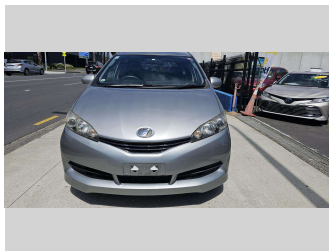

# 2012 Toyota Wish 7 Seater

**Purchase Price** **\$14,990**  
Includes GST, Registration & Licensing

Finance may be available on this vehicle. Ask one of our friendly staff for more information.

Gain peace of mind with Mechanical Breakdown Insurance. **Ask us how.**

Body Style  
**5 door, Station Wagon**

Odometer  
**65,985 km**

Engine  
**1797 cc, Internal Combustion**

Fuel Type  
**Petrol**

Transmission  
**5-Speed Auto, Front Wheel**

Wheels  
**15", Custom Alloys**