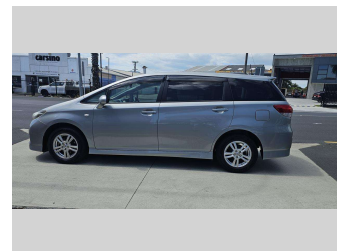

# 2012 Toyota Wish 7 Seater

**Purchase Price** **\$14,990**  
Includes GST, Registration & Licensing

Finance may be available on this vehicle. Ask one of our friendly staff for more information.

Gain peace of mind with Mechanical Breakdown Insurance. **Ask us how.**

Body Style  
**5 door, Station Wagon**

Odometer  
**65,985 km**

Engine  
**1797 cc, Internal Combustion**

Fuel Type  
**Petrol**

Transmission  
**5-Speed Auto, Front Wheel**

Wheels  
**15", Custom Alloys**