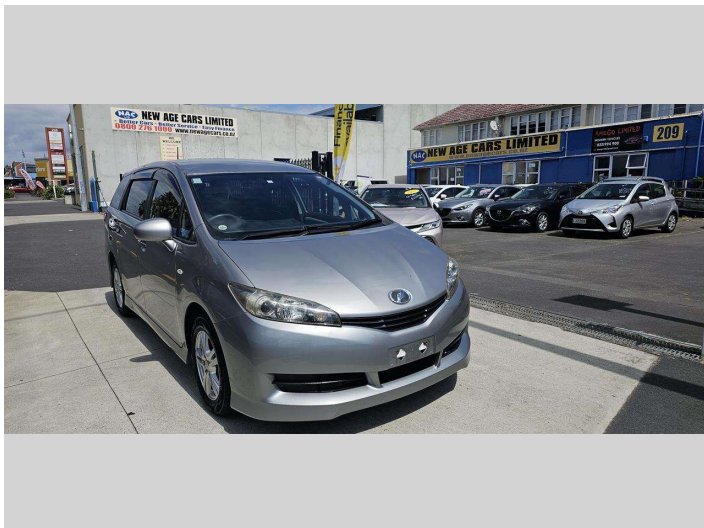

# 2012 Toyota Wish 7 Seater

**Purchase Price** **\$14,990**  
Includes GST, Registration & Licensing

Finance may be available on this vehicle. Ask one of our friendly staff for more information.

Gain peace of mind with Mechanical Breakdown Insurance. **Ask us how.**

Body Style  
**5 door, Station Wagon**

Odometer  
**65,985 km**

Engine  
**1797 cc, Internal Combustion**

Fuel Type  
**Petrol**

Transmission  
**5-Speed Auto, Front Wheel**

Wheels  
**15", Custom Alloys**

VIN  
**7AT0H64BX24127527**

Interior  
**Black, BLACK**

Safety  
  
Based on 2023 VSRR rating

Reg No.  
-

Ext Colour  
**Grey**

History  
**Ex-Overseas**

Seats  
**7 seats, Fabric**

CO2 Emissions  
**★★★★☆**  
**176 grams/km**