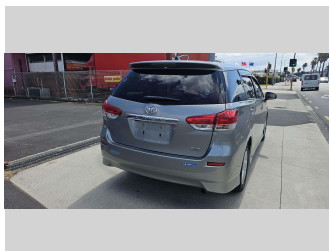

# 2012 Toyota Wish 7 Seater

**Purchase Price** **\$14,990**  
Includes GST, Registration & Licensing

Finance may be available on this vehicle. Ask one of our friendly staff for more information.

Gain peace of mind with Mechanical Breakdown Insurance. **Ask us how.**

Body Style  
**5 door, Station Wagon**

Odometer  
**65,985 km**

Engine  
**1797 cc, Internal Combustion**

Fuel Type  
**Petrol**

Transmission  
**5-Speed Auto, Front Wheel**

Wheels  
**15", Custom Alloys**