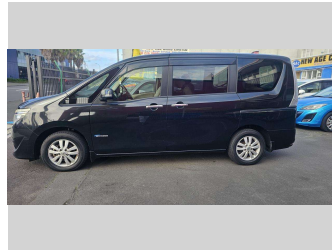

2014 Nissan Serena Hybrid ,8 Seater

Purchase Price **\$16,990**
Includes GST, Registration & Licensing

Finance may be available on this vehicle. Ask one of our friendly staff for more information.

Gain peace of mind with Mechanical Breakdown Insurance. **Ask us how.**

Body Style
5 door, People Movers

Odometer
99,865 km

Engine
1990 cc, Hybrid Petrol

Fuel Type
Hybrid

Transmission
Auto, Front Wheel

Wheels
15", Factory Alloys

VIN
7AT0DH3FX23106476

Interior
Beige, Brown

Safety

Based on 2023 VSRR rating

Reg No.

-

Ext Colour
Black

History
Ex-Overseas

Seats
8 seats, Leather

CO2 Emissions
★★★★☆
171 grams/km