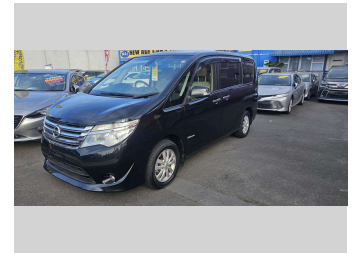

2014 Nissan Serena Hybrid ,8 Seater

Purchase Price **\$16,990**
Includes GST, Registration & Licensing

Finance may be available on this vehicle. Ask one of our friendly staff for more information.

Gain peace of mind with Mechanical Breakdown Insurance. **Ask us how.**

Body Style
5 door, People Movers

Odometer
99,865 km

Engine
1990 cc, Hybrid Petrol

Fuel Type
Hybrid

Transmission
Auto, Front Wheel

Wheels
15", Factory Alloys

VIN
7AT0DH3FX23106476

Interior
Beige, Brown

Safety

Based on 2023 VSRR rating

Reg No.

-

Ext Colour
Black

History
Ex-Overseas

Seats
8 seats, Leather

CO2 Emissions
★★★★☆
171 grams/km