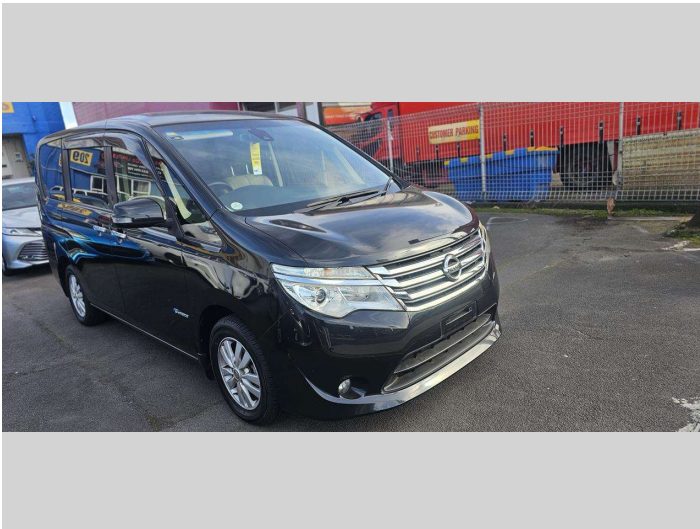

2014 Nissan Serena Hybrid ,8 Seater

Purchase Price **\$16,990**
Includes GST, Registration & Licensing

Finance may be available on this vehicle. Ask one of our friendly staff for more information.

Gain peace of mind with Mechanical Breakdown Insurance. **Ask us how.**

- Top features**
- » 16 Valve
 - » 4 cylinder
 - » Alloy wheels
 - » Central Locking
 - » Cruise Control
 - » Electric Doors
 - » Electric Mirrors
 - » Electric retractable M...
 - » Electric Windows
 - » Immobiliser
 - » Indicator on side mirr...
 - » Rear Wiper
 - » Remote Locking
 - » Reversing Camera
 - » Smart Stop

Body Style
5 door, People Movers

Odometer
99,865 km

Engine
1990 cc, Hybrid Petrol

Fuel Type
Hybrid

Transmission
Auto, Front Wheel

Wheels
15", Factory Alloys

VIN
7AT0DH3FX23106476

Interior
Beige, Brown

Safety

Based on 2023 VSRR rating

Reg No.

-

Ext Colour
Black

History
Ex-Overseas

Seats
8 seats, Leather

CO2 Emissions
★★★★☆
171 grams/km