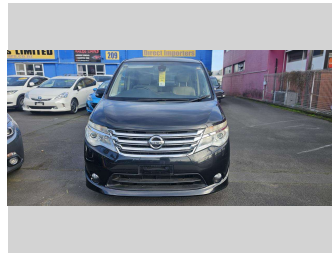

2014 Nissan Serena Hybrid ,8 Seater

Purchase Price **\$16,990**
Includes GST, Registration & Licensing

Finance may be available on this vehicle. Ask one of our friendly staff for more information.

Gain peace of mind with Mechanical Breakdown Insurance. **Ask us how.**

- Top features**
- » 16 Valve
 - » 4 cylinder
 - » Alloy wheels
 - » Central Locking
 - » Cruise Control
 - » Electric Doors
 - » Electric Mirrors
 - » Electric retractable M...
 - » Electric Windows
 - » Immobiliser
 - » Indicator on side mirr...
 - » Rear Wiper
 - » Remote Locking
 - » Reversing Camera
 - » Smart Stop

Body Style
5 door, People Movers

Odometer
99,865 km

Engine
1990 cc, Hybrid Petrol

Fuel Type
Hybrid

Transmission
Auto, Front Wheel

Wheels
15", Factory Alloys

VIN
7AT0DH3FX23106476

Interior
Beige, Brown

Safety

Based on 2023 VSRR rating

Reg No.

-

Ext Colour
Black

History
Ex-Overseas

Seats
8 seats, Leather

CO2 Emissions
★★★★☆
171 grams/km