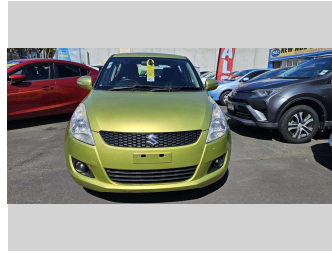

2013 Suzuki Swift RS 1.4 5DR AT

Purchase Price **\$9,490**
Includes GST, Registration & Licensing

Finance may be available on this vehicle. Ask one of our friendly staff for more information.

Gain peace of mind with Mechanical Breakdown Insurance. **Ask us how.**

Body Style
5 door, Hatchback

Odometer
80,961 km

Engine
1372 cc, Petrol

Fuel Type
Petrol

Transmission
Auto, Front Wheel

Wheels
15", Custom Alloys

VIN
JSAFZC82S00134834

Interior
Black, BLACK

Safety

Based on 2023 UCSR rating for 11-17 models

Reg No.
QNQ240

Ext Colour
YELLOW

History
NZ New

Seats
5 seats, Fabric

CO2 Emissions
★★★★☆
163 grams/km

Energy Economy
★★★★☆☆
Annual fuel cost of \$2,700
6.9L per 100km