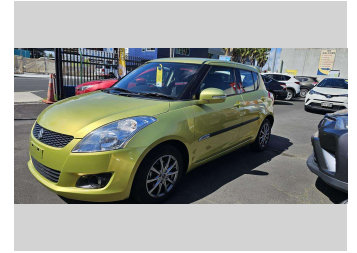

2013 Suzuki Swift RS 1.4 5DR AT

Purchase Price **\$9,490**
Includes GST, Registration & Licensing

Finance may be available on this vehicle. Ask one of our friendly staff for more information.

Gain peace of mind with Mechanical Breakdown Insurance. **Ask us how.**

Body Style
5 door, Hatchback

Odometer
80,961 km

Engine
1372 cc, Petrol

Fuel Type
Petrol

Transmission
Auto, Front Wheel

Wheels
15", Custom Alloys

VIN
JSAFZC82S00134834

Interior
Black, BLACK